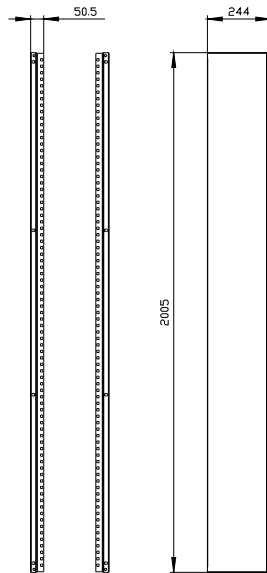

<https://support.industry.siemens.com/cs/ww/it/ps/8GK9120-8KK02>

Banca dati immagini (foto prodotto, disegni dimensionali 2D, modelli 3D, schemi delle connessioni, ...)

https://www.automation.siemens.com/bilddb/cax_en.aspx?mlfb=8GK9120-8KK02

CAX-Online-Generator

<https://www.siemens.com/cax>

Tender specifications

<https://www.siemens.com/specifications>

Curve caratteristiche

[https://curves.simaris.siemens.com/curves/<mmp_prod_noCOMP="HAUPT"></mmp_prod_no>](https://curves.simaris.siemens.com/curves/<mmp_prod_noCOMP=)