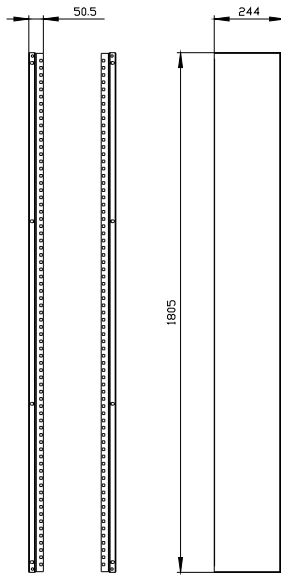

<https://support.industry.siemens.com/cs/ww/it/ps/8GK9120-8KK01>

Banca dati immagini (foto prodotto, disegni dimensionali 2D, modelli 3D, schemi delle connessioni, ...)

https://www.automation.siemens.com/bilddb/cax_en.aspx?mlfb=8GK9120-8KK01

CAX-Online-Generator

<https://www.siemens.com/cax>

Tender specifications

<https://www.siemens.com/specifications>

Curve caratteristiche

[https://curves.simaris.siemens.com/curves/<mmp_prod_noCOMP="HAUPT"></mmp_prod_no>](https://curves.simaris.siemens.com/curves/<mmp_prod_noCOMP=)