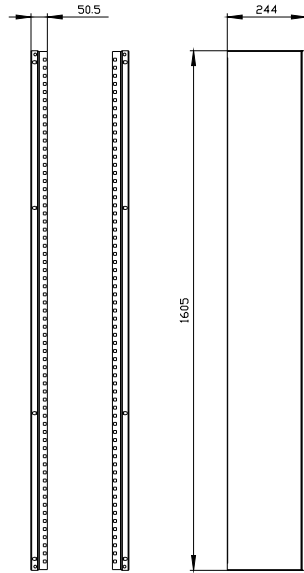

<https://support.industry.siemens.com/cs/ww/it/ps/8GK9120-8KK00>

Banca dati immagini (foto prodotto, disegni dimensionali 2D, modelli 3D, schemi delle connessioni, ...)

https://www.automation.siemens.com/bilddb/cax_en.aspx?mlfb=8GK9120-8KK00

CAX-Online-Generator

<https://www.siemens.com/cax>

Tender specifications

<https://www.siemens.com/specifications>

Curve caratteristiche

[https://curves.simaris.siemens.com/curves/<mmp_prod_noCOMP="HAUPT"></mmp_prod_no>](https://curves.simaris.siemens.com/curves/<mmp_prod_noCOMP=)