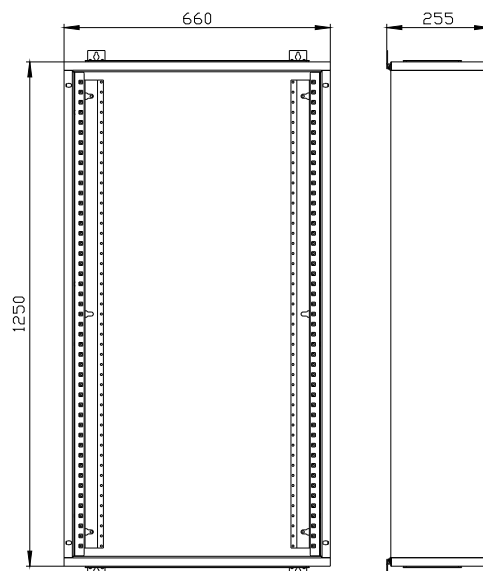

Ulteriori informazioni

Informazioni sull'imballaggio

<https://support.industry.siemens.com/cs/ww/it/view/109813875>

Information for data generation and storage

<https://support.industry.siemens.com/cs/ww/en/view/109995012>

Information- and Downloadcenter (Cataloghi, Opuscoli,...)

<https://www.siemens.com/lowvoltage/catalogs>

Industry Mall (sistema di ordinazione Online)

<https://mall.industry.siemens.com/mall/it/it/Catalog/product?mlfb=8GK2100-4KS23>

Service&Support (Manuali, Certificati, Caratteristiche, FAQ, ...)

<https://support.industry.siemens.com/cs/ww/it/ps/8GK2100-4KS23>

Banca dati immagini (foto prodotto, disegni dimensionali 2D, modelli 3D, schemi delle connessioni, ...)

<https://www.automation.siemens.com/bilddb/cax_en.aspx?mlfb=8GK2100-4KS23>

CAX-Online-Generator

<https://www.siemens.com/cax>

Tender specifications

<https://www.siemens.com/specifications>

Curve caratteristiche

<https://curves.simaris.siemens.com/curves/<mmp_prod_noCOMP='HAUPT'></mmp_prod_no>>

Ultima modifica:

15/08/2025