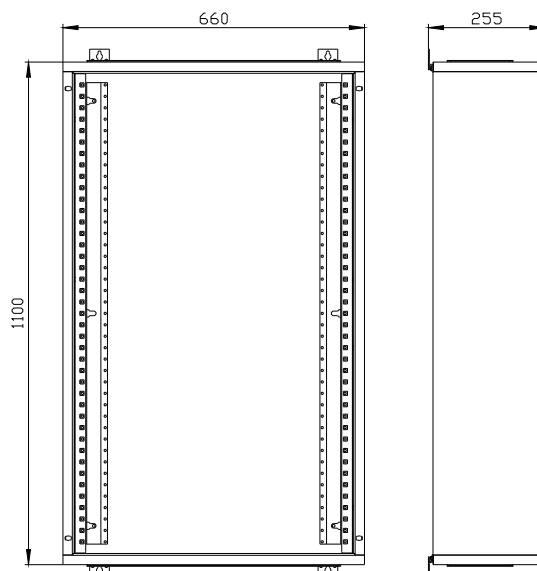

Ulteriori informazioni

Informazioni sull'imballaggio

<https://support.industry.siemens.com/cs/ww/it/view/109813875>

Information for data generation and storage

<https://support.industry.siemens.com/cs/ww/en/view/109995012>

Information- and Downloadcenter (Cataloghi, Opuscoli,...)

<https://www.siemens.com/lowvoltage/catalogs>

Industry Mall (sistema di ordinazione Online)

<https://mall.industry.siemens.com/mall/it/it/Catalog/product?mlfb=8GK2100-3KS23>

Service&Support (Manuali, Certificati, Caratteristiche, FAQ, ...)

<https://support.industry.siemens.com/cs/ww/it/ps/8GK2100-3KS23>

Banca dati immagini (foto prodotto, disegni dimensionali 2D, modelli 3D, schemi delle connessioni, ...)

<https://www.automation.siemens.com/bilddb/cax_en.aspx?mlfb=8GK2100-3KS23>

CAx-Online-Generator

<https://www.siemens.com/cax>

Tender specifications

<https://www.siemens.com/specifications>

Curve caratteristiche

[https://curves.simaris.siemens.com/curves/<mmp_prod_noCOMP="HAUPT"></mmp_prod_no>](https://curves.simaris.siemens.com/curves/<mmp_prod_noCOMP=)

Ultima modifica:

15/08/2025