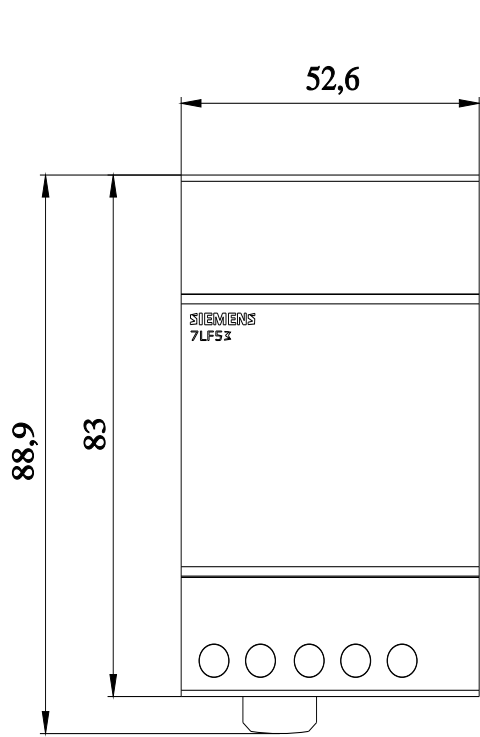

<https://support.industry.siemens.com/cs/ww/it/ps/7LF5300-6>

Banca dati immagini (foto prodotto, disegni dimensionali 2D, modelli 3D, schemi delle connessioni, ...)

https://www.automation.siemens.com/bilddb/cax_en.aspx?mlfb=7LF5300-6

CAX-Online-Generator

<https://www.siemens.com/cax>

Tender specifications

<https://www.siemens.com/specifications>

Curve caratteristiche

[https://curves.simaris.siemens.com/curves/<mmp_prod_noCOMP="HAUPT"></mmp_prod_no>](https://curves.simaris.siemens.com/curves/<mmp_prod_noCOMP=)