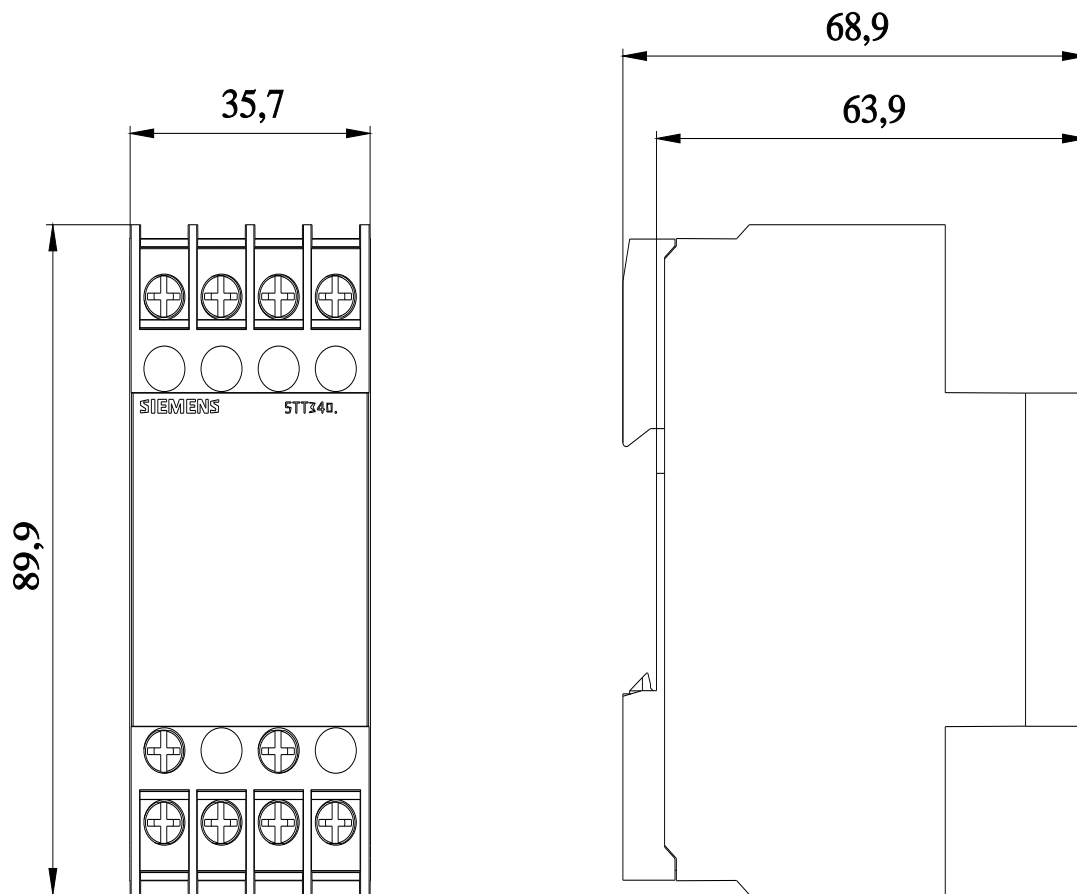

<https://mall.industry.siemens.com/mall/it/it/Catalog/product?mlfb=5TT3402>

Service&Support (Manuali, Certificati, Caratteristiche, FAQ, ...)

<https://support.industry.siemens.com/cs/ww/it/ps/5TT3402>

Banca dati immagini (foto prodotto, disegni dimensionali 2D, modelli 3D, schemi delle connessioni, ...)

https://www.automation.siemens.com/bilddb/cax_en.aspx?mlfb=5TT3402

CAX-Online-Generator

<https://www.siemens.com/cax>

Tender specifications

<https://www.siemens.com/specifications>

Curve caratteristiche

[https://curves.simarisiemens.com/curves/<mmp_prod_noCOMP="HAUPT"></mmp_prod_no>](https://curves.simarisiemens.com/curves/<mmp_prod_noCOMP=)