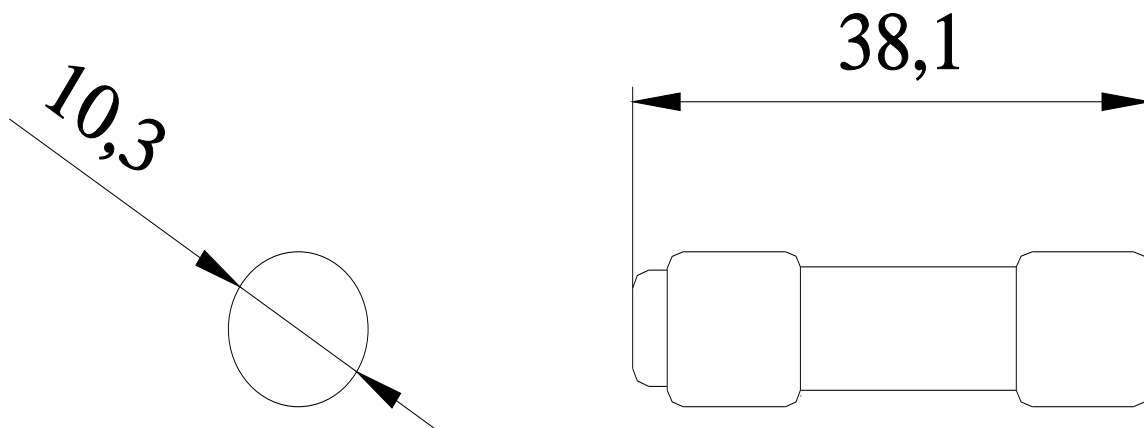

[https://www.automation.siemens.com/bilddb/cax\\_en.aspx?mlfb=3NW2300-0HG](https://www.automation.siemens.com/bilddb/cax_en.aspx?mlfb=3NW2300-0HG)

CAX-Online-Generator

<https://www.siemens.com/cax>

Tender specifications

<https://www.siemens.com/specifications>

Curve caratteristiche

[https://curves.simaris.siemens.com/curves/<mmp\\_prod\\_noCOMP='HAUPT'></mmp\\_prod\\_no>](https://curves.simaris.siemens.com/curves/<mmp_prod_noCOMP='HAUPT'></mmp_prod_no>)