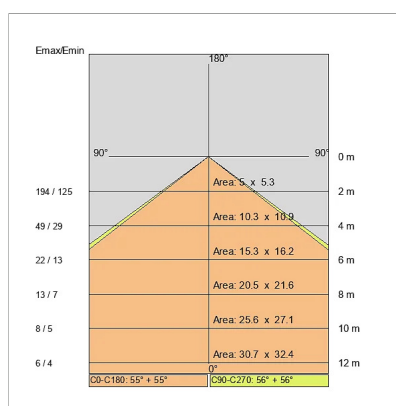

DISEGNO TECNICO

CURVE FOTOMETRICHE

DRIVER

645038
DRIVER
Driver indipendente ON-OFF 60W 24Vdc IP20

Driver remoto
Driver integrato

645216
DRIVER
Driver indipendente ON-OFF 230-24Vdc 100W IP67

Driver remoto
Driver integrato