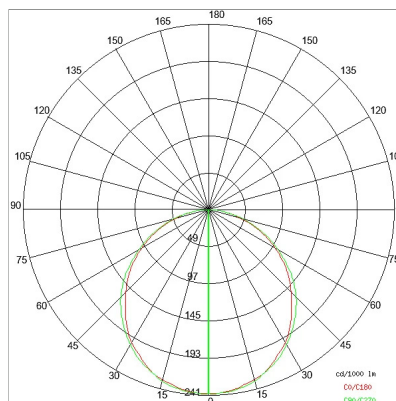

DISEGNO TECNICO

CURVE FOTOMETRICHE

DRIVER

645038
DRIVER
Driver indipendente ON-OFF 60W 24Vdc IP20

Driver remoto
Driver integrato

645216
DRIVER
Driver indipendente ON-OFF 230-24Vdc 100W IP67

Driver remoto
Driver integrato