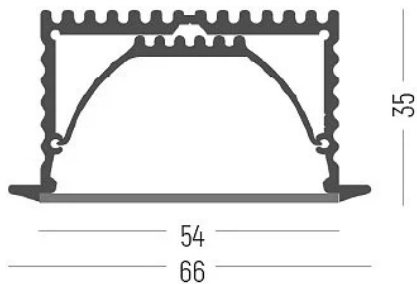

DISEGNO TECNICO

CURVE FOTOMETRICHE

DRIVER

645038
DRIVER
Driver indipendente ON-OFF 60W 24Vdc IP20

Driver remoto
Driver integrato

645216
DRIVER
Driver indipendente ON-OFF 230-24Vdc 100W IP67

Driver remoto
Driver integrato