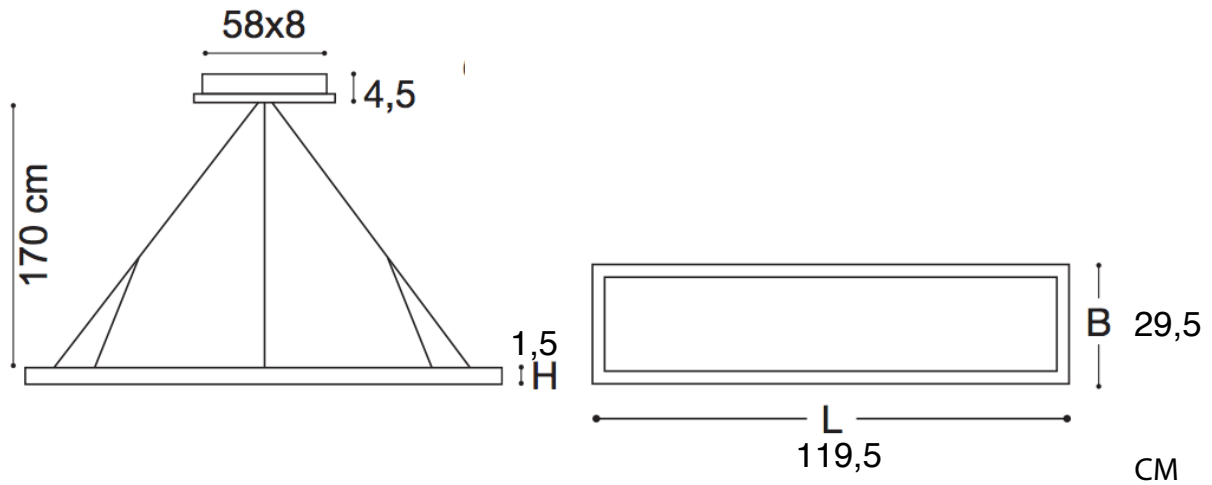

SIRIO LED Panel Twist 30x120 840 Nero

Code 7004135

Voltage

Watt

Total luminous flux

UGR

Degree of protection

DESCRIZIONE

SIRIO LED Panel Twist 30x120 840 - 60W-Nero with direct and indirect.

Color temperature 4.000 K.

IP20 protection.

SELV RoHS

SICOM S.R.L.

Via Austria 15/A - 35127 - PADOVA - ITALY - Tel: +39 049 8701470 - Fax: +39 049 8700738 VERSIONE 1- 04/2020

sicom@sicom-pd.it - www.sicom-pd.it

SIRIO LED Panel Twist 30x120 840 Nero

7004135

MECHANICAL DATA

Width (mm)	295
Height (mm)	10,5
Lenght (mm)	1195
Degree of protection (IP)	IP20

ELECTRICAL DATA

Efficiency (lm/W)	110
Lamp power (W)	60
Lamp voltage (V)	230

LIGHT TECHNICAL DATA

Luminous flux of direct and indirect light	6600
CRI (Ra)	>80
Colour temperature (K)	4000

CONNECTION

Dimmable

Fixture is suitable for emergency

TEMPERATURE DATA

Lifetime (h)	50.000
Ambient temperature (°C)	-20...+35