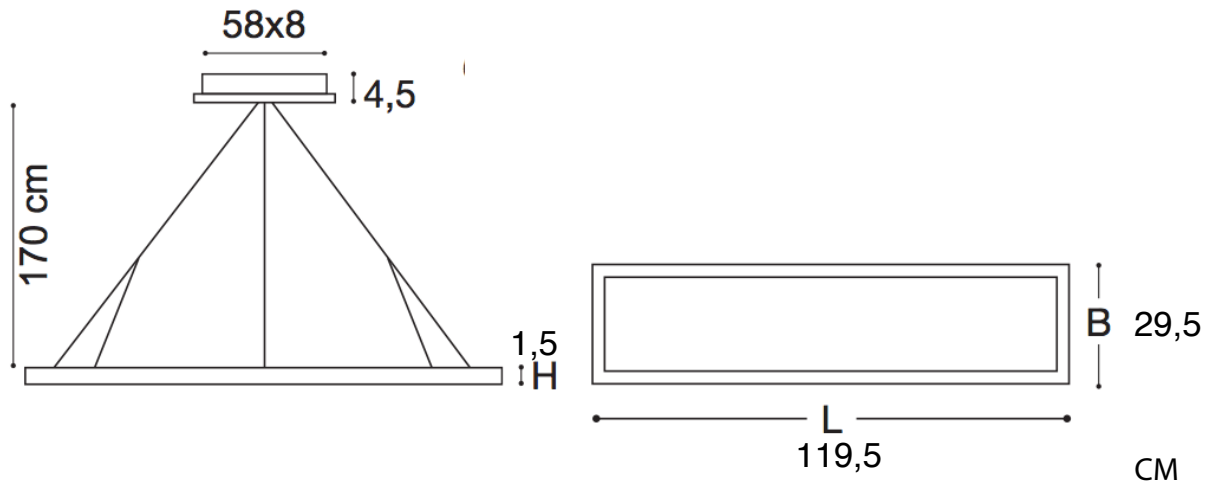

SIRIO LED Panel Twist - Nero 30x120 830

7004133

Voltage

Watt

Total luminous flux

UGR

Degree of protection

DESCRIZIONE

SIRIO LED Panel Twist - Nero 30x120 830 - 60W, with direct and indirect light.

Color temperature 3,000 K.

IP20 protection.

SICOM S.R.L.

Via Austria 15/A - 35127 - PADOVA - ITALY - Tel: +39 049 8701470 - Fax: +39 049 8700738

sicom@sicom-pd.it - www.sicom-pd.it

SIRIO LED Panel Twist - Nero 30x120 830

7004133

MECHANICAL DATA	
Width (mm)	295
Height (mm)	10,5
Lenght (mm)	1195
Degree of protection (IP)	IP20

ELECTRICAL DATA	
Efficiency (lm/W)	100
Lamp power (W)	60
Lamp voltage (V)	230

LIGHT TECHNICAL DATA	
Luminous flux of direct and indirect light	6000
CRI (Ra)	>80
Colour temperature (K)	3000

CONNECTION	
Dimmable	
Fixture is suitable for emergency	

TEMPERATURE DATA	
Lifetime (h)	50.000
Ambient temperature (°C)	-20...+35