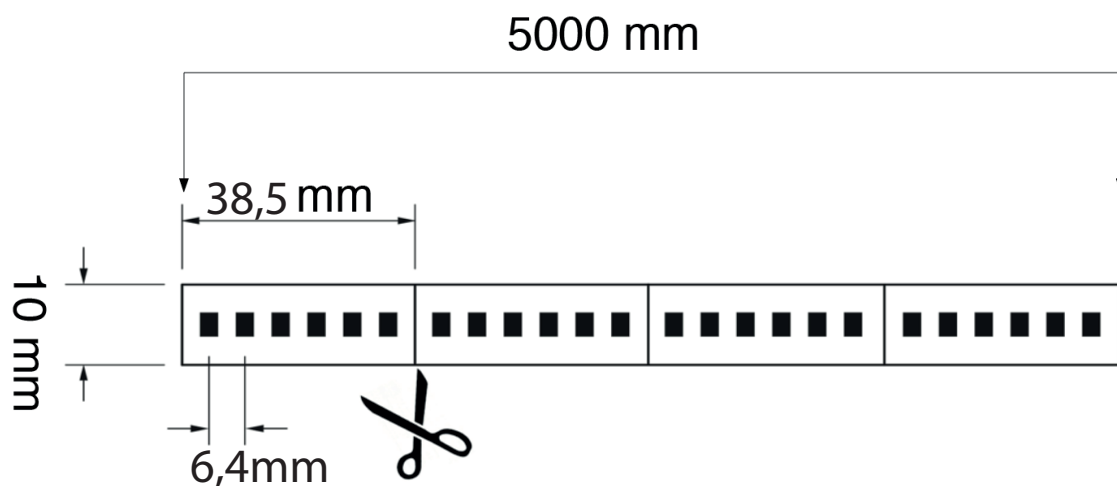

SIRIOtape 6,5W/m SUPERBRIGHT CRI>85

5600684020

Lamp Voltage

Luminous flux

Max.module lenght

CRI

Degree of protection

DESCRIZIONE

SIRIOtape 6,5W/m 840 24V SUPERBRIGHT, LED 2835.

IP20 protection.

* on request.

SICOM S.R.L.

Via Austria 15/A - 35127 - PADOVA - ITALY - Tel: +39 049 8701470 - Fax: +39 049 8700738
sicom@sicom-pd.it - www.sicom-pd.it

SIRIOtape 6,5W/m SUPERBRIGHT CRI>85

5600684020

MECHANICAL DATA

Width (mm)	10
Height (mm)	2
Lenght (mm)	5000
Degree of protection (IP)	IP20
Lenght of particular segments (mm)	38,5

ELECTRICAL DATA

Efficiency (lm/W)	113
Lamp power per meter (W)	6,5
Lamp voltage (V)	24

LIGHT TECHNICAL DATA

Luminous flux (lm/m)	740
Beam angle (°)	120
Binning tolerance	-
CRI (Ra)	>85
Colour temperature (K)	4000K
EEC	A
Number Led/M	156

CONNECTION

Connection number	supply from one end
Max, module lenght (mm)	5000