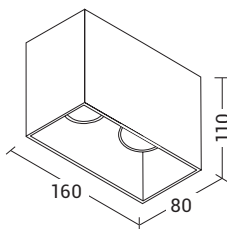

Finiture Finishes

B

N

per tutti i codici
for all codes

BOS

NOS

solo per il codici:
only for codes:
ARG001
ARG002

TI

OR

solo per il codice:
only for code:
ARG002