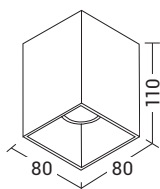

Finiture Finishes

B

N

OR

TI

ARGO

Codice Code		Potenza Wattage	Dimensioni mm Dimensions mm
ARG001XX	GU10	1x50W max	80 x 80 x 110

Codice Code		Potenza Wattage	Dimensioni mm Dimensions mm
ARG002XX	GU10	1x50W max	Ø80 x 110