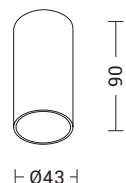

Finiture Finishes

B

N

OR

TI