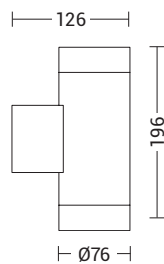

The direct light emission version can be mounted with direct or indirect light emission.

APOLLO

MONOEMISSIONE DIRECT LIGHT

Codice Code		Potenza Wattage	Dimensioni mm Dimensions mm
APO001XX	GU10	1x50W max	Ø76 x 103 x 126

BIEMISSIONE DIRECT-INDIRECT LIGHT

Codice Code		Potenza Wattage	Dimensioni mm Dimensions mm
APO002XX	GU10	2x50W max	Ø76 x 196 x 126

Finiture Finishes

GR

N