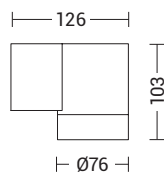

The direct light emission version can be mounted with direct or indirect light emission.

APOLLO

MONOEMISSIONE DIRECT LIGHT

Codice Code		Potenza Wattage	Dimensioni mm Dimensions mm
APO001XX	GU10	1x50W max	Ø76 x 103 x 126

BIEMISSIONE DIRECT-INDIRECT LIGHT

Codice Code		Potenza Wattage	Dimensioni mm Dimensions mm
APO002XX	GU10	2x50W max	Ø76 x 196 x 126

Finiture Finishes

GR

N