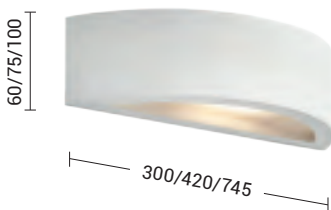

# DAVID

Lampada da parete in gesso biemissione. Struttura in gesso che consente la pittura del corpo in finitura colore a propria scelta. Attacco R7s che consente di montare lampadina LED.

Wall plaster lamp, with direct and indirect light emission. Plaster structure, free chance to paint the body surface as desired. R7s lamp holder, that allows mounting LED lamp.

Restyle

∟ 100/125/150

*new*

Codice Code		Potenza Wattage	Dimensioni mm Dimensions mm
<b>DAV001</b>	R7s117	1x100W max	300 x 75 x 100
<b>A.4369-B</b>	R7s117	1x100W max	420 x 60 x 150
<b>A.4371-B</b>	R7s117	2x80W max	745 x 100 x 125