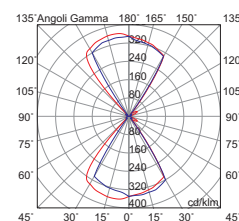

Silicone gasket and INOX steel screws. Available in round and square shape, in three finishes - grey, anthracite and brown - and in two gradations, 3000K and 4000K.

SILVER

MONOEMISSIONE DIRECT LIGHT

| Codice Code | CCT | Flusso lm Flux lm | Potenza Wattage | Dimensioni mm Dimensions mm |
|-----------------------|-------|----------------------|--------------------|--------------------------------|
| A.122-XX-LED-C | 3000K | 420 | 1x4,5W | 100 x 100 x 110 |
| A.122-XX-LED-F | 4000K | 505 | 1x4,5W | 100 x 100 x 110 |

BIEMISSIONE DIRECT-INDIRECT LIGHT

| Codice Code | CCT | Flusso lm Flux lm | Potenza Wattage | Dimensioni mm Dimensions mm |
|-----------------------|-------|----------------------|--------------------|--------------------------------|
| A.124-XX-LED-C | 3000K | 420+420 | 2x4,5W | 100 x 100 x 110 |
| A.124-XX-LED-F | 4000K | 505+505 | 2x4,5W | 100 x 100 x 110 |

MONOEMISSIONE DIRECT LIGHT

| Codice Code | CCT | Flusso lm Flux lm | Potenza Wattage | Dimensioni mm Dimensions mm |
|-----------------------|-------|----------------------|--------------------|--------------------------------|
| A.129-XX-LED-C | 3000K | 420 | 1x4,5W | 96 x 96 x 112 |
| A.129-XX-LED-F | 4000K | 505 | 1x4,5W | 96 x 96 x 112 |

BIEMISSIONE DIRECT-INDIRECT LIGHT

| Codice Code | CCT | Flusso lm Flux lm | Potenza Wattage | Dimensioni mm Dimensions mm |
|-----------------------|-------|----------------------|--------------------|--------------------------------|
| A.130-XX-LED-C | 3000K | 420+420 | 2x4,5W | 96 x 96 x 112 |
| A.130-XX-LED-F | 4000K | 505+505 | 2x4,5W | 96 x 96 x 112 |