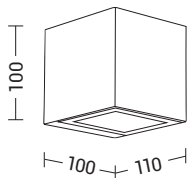

Silicone gasket and INOX steel screws. Available in round and square shape, in three finishes - grey, anthracite and brown - and in two gradations, 3000K and 4000K.

SILVER

MONOEMISSIONE DIRECT LIGHT

| Codice Code | CCT | Flusso lm Flux lm | Potenza Wattage | Dimensioni mm Dimensions mm |
|-----------------------|-------|----------------------|--------------------|--------------------------------|
| A.122-XX-LED-C | 3000K | 420 | 1x4,5W | 100 x 100 x 110 |
| A.122-XX-LED-F | 4000K | 505 | 1x4,5W | 100 x 100 x 110 |

BIEMISSIONE DIRECT-INDIRECT LIGHT

| Codice Code | CCT | Flusso lm Flux lm | Potenza Wattage | Dimensioni mm Dimensions mm |
|-----------------------|-------|----------------------|--------------------|--------------------------------|
| A.124-XX-LED-C | 3000K | 420+420 | 2x4,5W | 100 x 100 x 110 |
| A.124-XX-LED-F | 4000K | 505+505 | 2x4,5W | 100 x 100 x 110 |

MONOEMISSIONE DIRECT LIGHT

| Codice Code | CCT | Flusso lm Flux lm | Potenza Wattage | Dimensioni mm Dimensions mm |
|-----------------------|-------|----------------------|--------------------|--------------------------------|
| A.129-XX-LED-C | 3000K | 420 | 1x4,5W | 96 x 96 x 112 |
| A.129-XX-LED-F | 4000K | 505 | 1x4,5W | 96 x 96 x 112 |

BIEMISSIONE DIRECT-INDIRECT LIGHT

| Codice Code | CCT | Flusso lm Flux lm | Potenza Wattage | Dimensioni mm Dimensions mm |
|-----------------------|-------|----------------------|--------------------|--------------------------------|
| A.130-XX-LED-C | 3000K | 420+420 | 2x4,5W | 96 x 96 x 112 |
| A.130-XX-LED-F | 4000K | 505+505 | 2x4,5W | 96 x 96 x 112 |