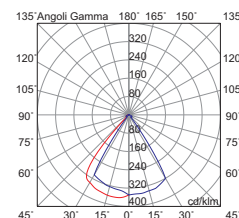

Silicone gasket and INOX steel screws. Available in round and square shape, in three finishes - grey, anthracite and brown - and in two gradations, 3000K and 4000K.

SILVER

MONOEMISSIONE DIRECT LIGHT

| Codice Code | CCT | Flusso lm Flux lm | Potenza Wattage | Dimensioni mm Dimensions mm |
|-----------------------|-------|----------------------|--------------------|--------------------------------|
| A.122-XX-LED-C | 3000K | 420 | 1x4,5W | 100 x 100 x 110 |
| A.122-XX-LED-F | 4000K | 505 | 1x4,5W | 100 x 100 x 110 |

BIEMISSIONE DIRECT-INDIRECT LIGHT

| Codice Code | CCT | Flusso lm Flux lm | Potenza Wattage | Dimensioni mm Dimensions mm |
|-----------------------|-------|----------------------|--------------------|--------------------------------|
| A.124-XX-LED-C | 3000K | 420+420 | 2x4,5W | 100 x 100 x 110 |
| A.124-XX-LED-F | 4000K | 505+505 | 2x4,5W | 100 x 100 x 110 |

MONOEMISSIONE DIRECT LIGHT

| Codice Code | CCT | Flusso lm Flux lm | Potenza Wattage | Dimensioni mm Dimensions mm |
|-----------------------|-------|----------------------|--------------------|--------------------------------|
| A.129-XX-LED-C | 3000K | 420 | 1x4,5W | 96 x 96 x 112 |
| A.129-XX-LED-F | 4000K | 505 | 1x4,5W | 96 x 96 x 112 |

BIEMISSIONE DIRECT-INDIRECT LIGHT

| Codice Code | CCT | Flusso lm Flux lm | Potenza Wattage | Dimensioni mm Dimensions mm |
|-----------------------|-------|----------------------|--------------------|--------------------------------|
| A.130-XX-LED-C | 3000K | 420+420 | 2x4,5W | 96 x 96 x 112 |
| A.130-XX-LED-F | 4000K | 505+505 | 2x4,5W | 96 x 96 x 112 |