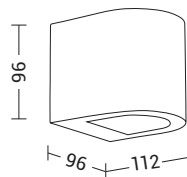

Silicone gasket and INOX steel screws. Available in round and square shape, in three finishes - grey, anthracite and brown - and in two gradations, 3000K and 4000K.

SILVER

MONOEMISSIONE DIRECT LIGHT

| Codice Code | CCT | Flusso lm Flux lm | Potenza Wattage | Dimensioni mm Dimensions mm |
|-----------------------|-------|----------------------|--------------------|--------------------------------|
| A.122-XX-LED-C | 3000K | 420 | 1x4,5W | 100 x 100 x 110 |
| A.122-XX-LED-F | 4000K | 505 | 1x4,5W | 100 x 100 x 110 |

BIEMISSIONE DIRECT-INDIRECT LIGHT

| Codice Code | CCT | Flusso lm Flux lm | Potenza Wattage | Dimensioni mm Dimensions mm |
|-----------------------|-------|----------------------|--------------------|--------------------------------|
| A.124-XX-LED-C | 3000K | 420+420 | 2x4,5W | 100 x 100 x 110 |
| A.124-XX-LED-F | 4000K | 505+505 | 2x4,5W | 100 x 100 x 110 |

MONOEMISSIONE DIRECT LIGHT

| Codice Code | CCT | Flusso lm Flux lm | Potenza Wattage | Dimensioni mm Dimensions mm |
|-----------------------|-------|----------------------|--------------------|--------------------------------|
| A.129-XX-LED-C | 3000K | 420 | 1x4,5W | 96 x 96 x 112 |
| A.129-XX-LED-F | 4000K | 505 | 1x4,5W | 96 x 96 x 112 |

BIEMISSIONE DIRECT-INDIRECT LIGHT

| Codice Code | CCT | Flusso lm Flux lm | Potenza Wattage | Dimensioni mm Dimensions mm |
|-----------------------|-------|----------------------|--------------------|--------------------------------|
| A.130-XX-LED-C | 3000K | 420+420 | 2x4,5W | 96 x 96 x 112 |
| A.130-XX-LED-F | 4000K | 505+505 | 2x4,5W | 96 x 96 x 112 |