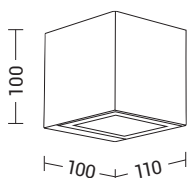

Silicone gasket and INOX steel screws. Available in round and square shape, in three finishes - grey, anthracite and brown - and in two gradations, 3000K and 4000K.

SILVER

MONOEMISSIONE DIRECT LIGHT

| Codice Code | CCT | Flusso lm Flux lm | Potenza Wattage | Dimensioni mm Dimensions mm |
|-----------------------|-------|----------------------|--------------------|--------------------------------|
| A.122-XX-LED-C | 3000K | 420 | 1x4,5W | 100 x 100 x 110 |
| A.122-XX-LED-F | 4000K | 505 | 1x4,5W | 100 x 100 x 110 |

BIEMISSIONE DIRECT-INDIRECT LIGHT

| Codice Code | CCT | Flusso lm Flux lm | Potenza Wattage | Dimensioni mm Dimensions mm |
|-----------------------|-------|----------------------|--------------------|--------------------------------|
| A.124-XX-LED-C | 3000K | 420+420 | 2x4,5W | 100 x 100 x 110 |
| A.124-XX-LED-F | 4000K | 505+505 | 2x4,5W | 100 x 100 x 110 |

MONOEMISSIONE DIRECT LIGHT

| Codice Code | CCT | Flusso lm Flux lm | Potenza Wattage | Dimensioni mm Dimensions mm |
|-----------------------|-------|----------------------|--------------------|--------------------------------|
| A.129-XX-LED-C | 3000K | 420 | 1x4,5W | 96 x 96 x 112 |
| A.129-XX-LED-F | 4000K | 505 | 1x4,5W | 96 x 96 x 112 |

BIEMISSIONE DIRECT-INDIRECT LIGHT

| Codice Code | CCT | Flusso lm Flux lm | Potenza Wattage | Dimensioni mm Dimensions mm |
|-----------------------|-------|----------------------|--------------------|--------------------------------|
| A.130-XX-LED-C | 3000K | 420+420 | 2x4,5W | 96 x 96 x 112 |
| A.130-XX-LED-F | 4000K | 505+505 | 2x4,5W | 96 x 96 x 112 |