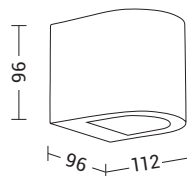

Silicone gasket and INOX steel screws. Available in round and square shape, in three finishes - grey, anthracite and brown - and in two gradations, 3000K and 4000K.

SILVER

MONOEMISSIONE DIRECT LIGHT

| Codice Code | CCT | Flusso lm Flux lm | Potenza Wattage | Dimensioni mm Dimensions mm |
|-----------------------|-------|----------------------|--------------------|--------------------------------|
| A.122-XX-LED-C | 3000K | 420 | 1x4,5W | 100 x 100 x 110 |
| A.122-XX-LED-F | 4000K | 505 | 1x4,5W | 100 x 100 x 110 |

BIEMISSIONE DIRECT-INDIRECT LIGHT

| Codice Code | CCT | Flusso lm Flux lm | Potenza Wattage | Dimensioni mm Dimensions mm |
|-----------------------|-------|----------------------|--------------------|--------------------------------|
| A.124-XX-LED-C | 3000K | 420+420 | 2x4,5W | 100 x 100 x 110 |
| A.124-XX-LED-F | 4000K | 505+505 | 2x4,5W | 100 x 100 x 110 |

MONOEMISSIONE DIRECT LIGHT

| Codice Code | CCT | Flusso lm Flux lm | Potenza Wattage | Dimensioni mm Dimensions mm |
|-----------------------|-------|----------------------|--------------------|--------------------------------|
| A.129-XX-LED-C | 3000K | 420 | 1x4,5W | 96 x 96 x 112 |
| A.129-XX-LED-F | 4000K | 505 | 1x4,5W | 96 x 96 x 112 |

BIEMISSIONE DIRECT-INDIRECT LIGHT

| Codice Code | CCT | Flusso lm Flux lm | Potenza Wattage | Dimensioni mm Dimensions mm |
|-----------------------|-------|----------------------|--------------------|--------------------------------|
| A.130-XX-LED-C | 3000K | 420+420 | 2x4,5W | 96 x 96 x 112 |
| A.130-XX-LED-F | 4000K | 505+505 | 2x4,5W | 96 x 96 x 112 |