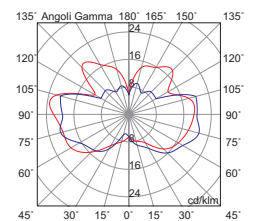

OLIVER

Codice Code		Potenza Wattage	Dimensioni mm Dimensions mm
A.10067-XX	E27	1x15W LED max	110 x 250 x 103

Codice Code		Potenza Wattage	Dimensioni mm Dimensions mm
OLI005XX	E27	1x20W LED max	108 x 108 x 265
OLI006XX	E27	1x20W LED max	108 x 108 x 650

Codice Code	CCT	Flusso lm Flux lm	Potenza Wattage	Dimensioni mm Dimensions mm
OLI001XX	3000K	1340	15W	108 x 108 x 265
OLI002XX	3000K	1340	15W	108 x 108 x 650

Finiture Finishes

GR

AN

B

solo per
codice:
only
for code:
A.1067