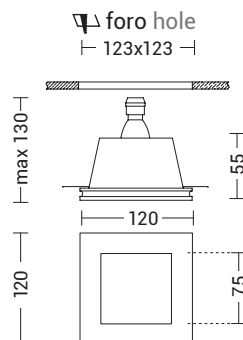

Cassaforma per installazione in muratura da ordinare come accessorio.

Plaster downlight, recessed and frameless, completely hidden. Available in round and square version, with glass diffuser for a diffused light emission. GU10 lamp holder that allows mounting the LED.

Casting box available as accessory to be ordered separately.

Codice Code		Potenza Wattage	Dimensioni mm Dimensions mm
9839	GU10	1x50W max	120 x 120 x 55

Codice Code		Potenza Wattage	Dimensioni mm Dimensions mm
9833	GU10	1x50W max	120 x 120 x 55