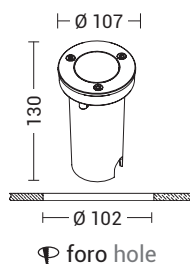

Outdoor recessed luminaire ground installation, with GU10 lamp holder that allows mounting the LED.

Available in round and square version, recessed box included.

Available as walk over version in die-cast aluminium body, satin AISI316 stainless steel ring and thick tempered glass.

 carrabile
max Kg 2000 - max 25Km/h
drive over
max Kg 2000 - max 25Km/h

Codice Code		Potenza Wattage	Dimensioni mm Dimensions mm
6612	GU10	1x8W LED max	Ø107 x 130

 carrabile
max Kg 2000 - max 25Km/h
drive over
max Kg 2000 - max 25Km/h

Codice Code		Potenza Wattage	Dimensioni mm Dimensions mm
6613	GU10	1x8W LED max	110 x 110 x 135

Finiture Finishes

Acciaio satinato Satin steel

Accessori Accessories

connessione IP68
IP68 connection

p.945

cassaforma
inclusa
recessed box
included