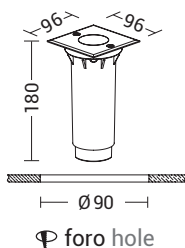

Codice Code		Potenza Wattage	Dimensioni mm Dimensions mm
6613	GU10	1x8W LED max	110 x 110 x 135

Finiture Finishes

Acciaio satinato Satin steel

Accessori Accessories

connessione IP68
IP68 connection

p.945

cassaforma
inclusa
recessed box
included

 calpestabile max Kg 1000
walk over max Kg 1000

Codice Code		Potenza Wattage	Dimensioni mm Dimensions mm
PAS003	GU10	1x8W LED max	Ø96 x 180

 calpestabile max Kg 1000
walk over max Kg 1000

Codice Code		Potenza Wattage	Dimensioni mm Dimensions mm
PAS004	GU10	1x8W LED max	96 x 96 x 180