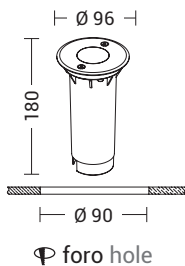

 carrabile
max Kg 2000 - max 25Km/h
drive over
max Kg 2000 - max 25Km/h

Codice Code		Potenza Wattage	Dimensioni mm Dimensions mm
6612	GU10	1x8W LED max	Ø107 x 130

 carrabile
max Kg 2000 - max 25Km/h
drive over
max Kg 2000 - max 25Km/h

Codice Code		Potenza Wattage	Dimensioni mm Dimensions mm
6613	GU10	1x8W LED max	110 x 110 x 135

Finiture Finishes

Acciaio satinato Satin steel

Accessori Accessories

connessione IP68
IP68 connection

p.945

cassaforma
inclusa
recessed box
included

 calpestabile max Kg 1000
walk over max Kg 1000

Codice Code		Potenza Wattage	Dimensioni mm Dimensions mm
PAS003	GU10	1x8W LED max	Ø96 x 180

 calpestabile max Kg 1000
walk over max Kg 1000

Codice Code		Potenza Wattage	Dimensioni mm Dimensions mm
PAS004	GU10	1x8W LED max	96 x 96 x 180