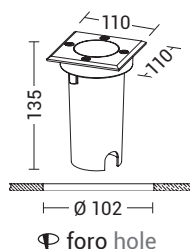

 carrabile
max Kg 2000 - max 25Km/h
drive over
max Kg 2000 - max 25Km/h

Codice Code		Potenza Wattage	Dimensioni mm Dimensions mm
6612	GU10	1x8W LED max	Ø107 x 130

 carrabile
max Kg 2000 - max 25Km/h
drive over
max Kg 2000 - max 25Km/h

Codice Code		Potenza Wattage	Dimensioni mm Dimensions mm
6613	GU10	1x8W LED max	110 x 110 x 135

Finiture Finishes

Acciaio satinato Satin steel

Accessori Accessories

connessione IP68
IP68 connection

p.945

cassaforma
inclusa
recessed box
included

 calpestabile max Kg 1000
walk over max Kg 1000

Codice Code		Potenza Wattage	Dimensioni mm Dimensions mm
PAS003	GU10	1x8W LED max	Ø96 x 180

 calpestabile max Kg 1000
walk over max Kg 1000

Codice Code		Potenza Wattage	Dimensioni mm Dimensions mm
PAS004	GU10	1x8W LED max	96 x 96 x 180