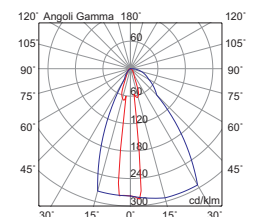

foro hole
73x73x60

cassaforma inclusa
recessed box included

Codice Code	CCT	Flusso lm Flux lm	Potenza Wattage	Dimensioni mm Dimensions mm
10353-B	3000K	270	3,5W	35 x 184 x 37

foro hole
73x252x51

Finiture Finishes