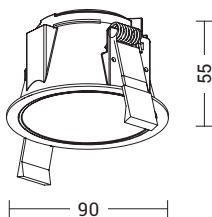

Aluminium body in white or black finish. Internal reflector available in five finishes adaptable at every style and environment, giving a more decorative shape to the product.

Faretto proposto nella versione 220V con attacco GU10 che consente di montare lampadina LED. Struttura in alluminio verniciato proposta in finitura bianca o nera. Disponibili accessori per modellare il fascio di luce.

Recessed light source available with 220V GU10 lamp holder that allows mounting the LED. Aluminium body in white or black finish. Accessories available for adapting light emission.

VIRTUAL

Codice Code	Finitura cornice Frame finishing	⚡	Potenza Wattage	Dimensioni mm Dimensions mm
VIR001BXX	bianco white	GU10	1x13W LED max	90 x 90 x 55
VIR001NXX	nero black	GU10	1x13W LED max	90 x 90 x 55

Φ foro hole
82x82

Codice Code	Finitura cornice Frame finishing	⚡	Potenza Wattage	Dimensioni mm Dimensions mm
VIR002BXX	bianco white	GU10	1x13W LED max	Ø90 x 55
VIR002NXX	nero black	GU10	1x13W LED max	Ø90 x 55