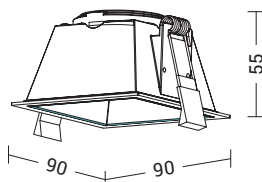

Aluminium body in white or black finish. Internal reflector available in five finishes adaptable at every style and environment, giving a more decorative shape to the product.

Faretto proposto nella versione 220V con attacco GU10 che consente di montare lampadina LED. Struttura in alluminio verniciato proposta in finitura bianca o nera. Disponibili accessori per modellare il fascio di luce.

Recessed light source available with 220V GU10 lamp holder that allows mounting the LED. Aluminium body in white or black finish. Accessories available for adapting light emission.

VIRTUAL

Codice Code	Finitura cornice Frame finishing	⚡	Potenza Wattage	Dimensioni mm Dimensions mm
VIR001BXX	bianco white	GU10	1x13W LED max	90 x 90 x 55
VIR001NXX	nero black	GU10	1x13W LED max	90 x 90 x 55