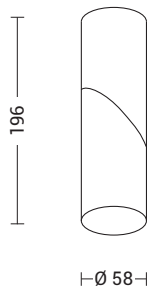

Ceiling fixture with aluminum frame that can be swiveled on a single 355° axis to direct the light beam. The design of the central joint allows the light fixture to be rotated 90° or kept fixed to further customize the lighting. GU10 lamp holder that allows mounting LED lamp.

TWIST

355°
90°

Codice
Code

TWS001XX

GU10

Potenza
Wattage

1x15W LED max

Dimensioni mm
Dimensions mm

Ø58 x 196

Finiture Finishes

B

N