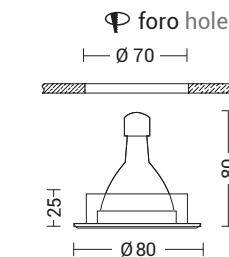

Codice
Code

GU5,3

Potenza
Wattage

1x50W max

Dimensioni mm
Dimensions mm

Ø80 x 25

Finiture Finishes

B