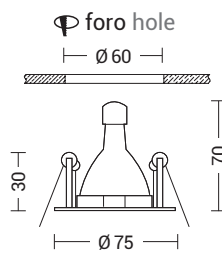

## Gamma finiture. Finishes range.

Faretto ad incasso tondo a 12V, con attacco GU5,3 che consente di montare lampadina LED. Struttura in metallo, disponibile in sei finiture. Alimentatore da installare in remoto. Cassaforma per installazione in muratura da ordinare come accessorio.

Round recessed spotlight 12V downlight, with GU5,3 lamp holder that allows mounting the LED. Structure in metal body, available in six finishes. Remote driver to be ordered separately. Casting box available as accessory to be ordered separately.

# PAGE

Codice Code		Potenza Wattage	Dimensioni mm Dimensions mm
<b>5188-XX</b>	GU5,3	1x50W max	Ø75 x 30