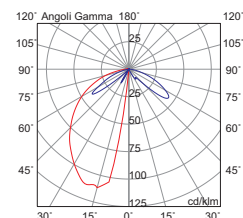

IP68 linear connectors for moisture protection and anti-condensation linear joints are available.

Restyle

Codice Code	CCT	Flusso lm Flux lm	Potenza Wattage	Dimensioni mm Dimensions mm
T.20085-XX-C	3000K	777	7W	100 x 50 x 400
T.20085-XX	4000K	833	7W	100 x 50 x 400