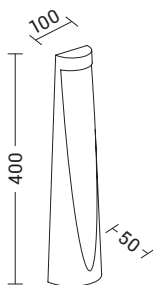

IP68 linear connectors for moisture protection and anti-condensation linear joints are available.

Restyle

Codice Code	CCT	Flusso lm Flux lm	Potenza Wattage	Dimensioni mm Dimensions mm
T.20085-XX-C	3000K	777	7W	100 x 50 x 400
T.20085-XX	4000K	833	7W	100 x 50 x 400