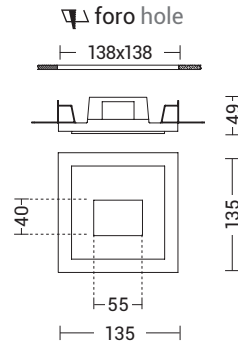

Available in the version with LED and 3000K, or with GU10 mini and GU10.

For the only LED version, cod. STR005 and STR006, remote driver as accessory to be ordered separately.

Codice Code	CCT	Flusso lm Flux lm	Potenza Wattage	Dimensioni mm Dimensions mm
STR005	3000K	200	2W	135 x 135 x 40

Codice Code	CCT	Flusso lm Flux lm	Potenza Wattage	Dimensioni mm Dimensions mm
STR006	3000K	400	4W	195 x 135 x 40

STREAM

Codice Code	CCT	Flusso lm Flux lm	Potenza Wattage	Dimensioni mm Dimensions mm
STR002	3000K	120	1W	100 x 100 x 49

Codice Code	CCT	Flusso lm Flux lm	Potenza Wattage	Dimensioni mm Dimensions mm
STR001	3000K	500	5W	100 x 160 x 35

facile manutenzione permette la sostituzione del modulo LED
easy maintenance allows replacement of the LED module

Codice Code	Bulb Type	Potenza Wattage	Dimensioni mm Dimensions mm
STR003	GU10 mini	1x35W max	100 x 145 x 50
STR004	GU10	1x50W max	100 x 350 x 73

Finiture Finishes

Gesso Plaster

Verniciabile Painted

Accessori Accessories