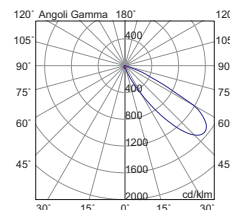

Available in the version with LED and 3000K, or with GU10 mini and GU10.

For the only LED version, cod. STR005 and STR006, remote driver as accessory to be ordered separately.

Codice Code	CCT	Flusso lm Flux lm	Potenza Wattage	Dimensioni mm Dimensions mm
STR005	3000K	200	2W	135 x 135 x 40

Codice Code	CCT	Flusso lm Flux lm	Potenza Wattage	Dimensioni mm Dimensions mm
STR006	3000K	400	4W	195 x 135 x 40

STREAM

Codice Code	CCT	Flusso lm Flux lm	Potenza Wattage	Dimensioni mm Dimensions mm
STR002	3000K	120	1W	100 x 100 x 49