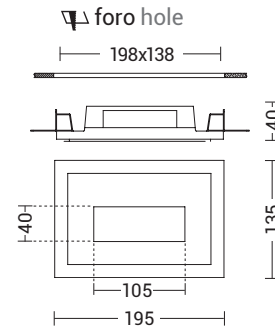

Available in the version with LED and 3000K, or with GU10 mini and GU10.

For the only LED version, cod. STR005 and STR006, remote driver as accessory to be ordered separately.

Codice Code	CCT	Flusso lm Flux lm	Potenza Wattage	Dimensioni mm Dimensions mm
STR005	3000K	200	2W	135 x 135 x 40

Codice Code	CCT	Flusso lm Flux lm	Potenza Wattage	Dimensioni mm Dimensions mm
STR006	3000K	400	4W	195 x 135 x 40

STREAM

Codice Code	CCT	Flusso lm Flux lm	Potenza Wattage	Dimensioni mm Dimensions mm
STR002	3000K	120	1W	100 x 100 x 49

Codice Code	CCT	Flusso lm Flux lm	Potenza Wattage	Dimensioni mm Dimensions mm
STR001	3000K	500	5W	100 x 160 x 35

facile manutenzione permette la sostituzione del modulo LED
easy maintenance allows replacement of the LED module

Codice Code	Bulb Type	Potenza Wattage	Dimensioni mm Dimensions mm
STR003	GU10 mini	1x35W max	100 x 145 x 50
STR004	GU10	1x50W max	100 x 350 x 73

Finiture Finishes

Gesso Plaster

Verniciabile Painted

Accessori Accessories