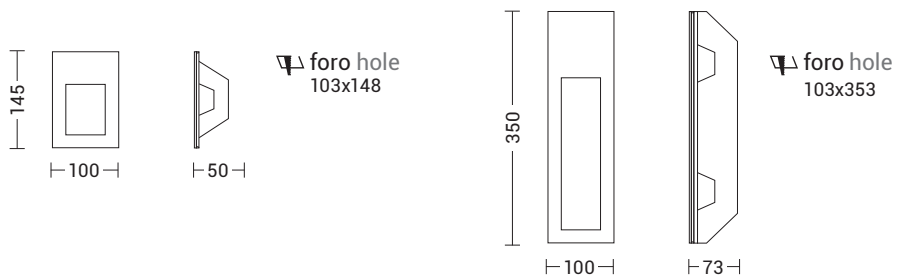

Available in the version with LED and 3000K, or with GU10 mini and GU10.

For the only LED version, cod. STR005 and STR006, remote driver as accessory to be ordered separately.

Codice Code	CCT	Flusso lm Flux lm	Potenza Wattage	Dimensioni mm Dimensions mm
STR005	3000K	200	2W	135 x 135 x 40

Codice Code	CCT	Flusso lm Flux lm	Potenza Wattage	Dimensioni mm Dimensions mm
STR006	3000K	400	4W	195 x 135 x 40

STREAM

Codice Code	CCT	Flusso lm Flux lm	Potenza Wattage	Dimensioni mm Dimensions mm
STR002	3000K	120	1W	100 x 100 x 49

Codice Code	CCT	Flusso lm Flux lm	Potenza Wattage	Dimensioni mm Dimensions mm
STR001	3000K	500	5W	100 x 160 x 35

facile manutenzione permette la sostituzione del modulo LED
easy maintenance allows replacement of the LED module

Codice Code	Bulb Type	Potenza Wattage	Dimensioni mm Dimensions mm
STR003	GU10 mini	1x35W max	100 x 145 x 50
STR004	GU10	1x50W max	100 x 350 x 73

Finiture Finishes

Gesso Plaster

Verniciabile Painted

Accessori Accessories