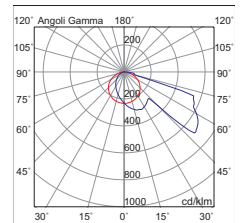

Available in the version with LED and 3000K, or with GU10 mini and GU10.

For the only LED version, cod. STR005 and STR006, remote driver as accessory to be ordered separately.

Codice Code	CCT	Flusso lm Flux lm	Potenza Wattage	Dimensioni mm Dimensions mm
STR005	3000K	200	2W	135 x 135 x 40

Codice Code	CCT	Flusso lm Flux lm	Potenza Wattage	Dimensioni mm Dimensions mm
STR006	3000K	400	4W	195 x 135 x 40

STREAM

Codice Code	CCT	Flusso lm Flux lm	Potenza Wattage	Dimensioni mm Dimensions mm
STR002	3000K	120	1W	100 x 100 x 49