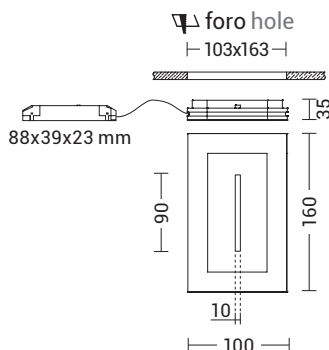

Available in the version with LED and 3000K, or with GU10 mini and GU10.

For the only LED version, cod. STR005 and STR006, remote driver as accessory to be ordered separately.

Codice Code	CCT	Flusso lm Flux lm	Potenza Wattage	Dimensioni mm Dimensions mm
STR005	3000K	200	2W	135 x 135 x 40

Codice Code	CCT	Flusso lm Flux lm	Potenza Wattage	Dimensioni mm Dimensions mm
STR006	3000K	400	4W	195 x 135 x 40

STREAM

Codice Code	CCT	Flusso lm Flux lm	Potenza Wattage	Dimensioni mm Dimensions mm
STR002	3000K	120	1W	100 x 100 x 49

Codice Code	CCT	Flusso lm Flux lm	Potenza Wattage	Dimensioni mm Dimensions mm
STR001	3000K	500	5W	100 x 160 x 35

facile manutenzione permette la sostituzione del modulo LED
easy maintenance allows replacement of the LED module

Codice Code	Bulb Type	Potenza Wattage	Dimensioni mm Dimensions mm
STR003	GU10 mini	1x35W max	100 x 145 x 50
STR004	GU10	1x50W max	100 x 350 x 73

Finiture Finishes

Gesso Plaster

Verniciabile Painted

Accessori Accessories