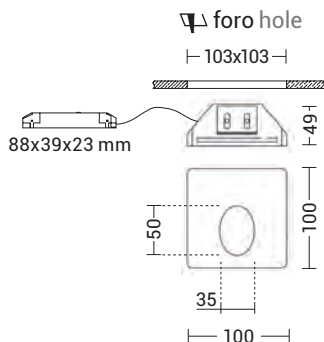

Available in the version with LED and 3000K, or with GU10 mini and GU10.

For the only LED version, cod. STR005 and STR006, remote driver as accessory to be ordered separately.

Codice Code	CCT	Flusso lm Flux lm	Potenza Wattage	Dimensioni mm Dimensions mm
STR005	3000K	200	2W	135 x 135 x 40

Codice Code	CCT	Flusso lm Flux lm	Potenza Wattage	Dimensioni mm Dimensions mm
STR006	3000K	400	4W	195 x 135 x 40

STREAM

Codice Code	CCT	Flusso lm Flux lm	Potenza Wattage	Dimensioni mm Dimensions mm
STR002	3000K	120	1W	100 x 100 x 49

Codice Code	CCT	Flusso lm Flux lm	Potenza Wattage	Dimensioni mm Dimensions mm
STR001	3000K	500	5W	100 x 160 x 35

facile manutenzione permette la sostituzione del modulo LED
easy maintenance allows replacement of the LED module

Codice Code	Bulb Type	Potenza Wattage	Dimensioni mm Dimensions mm
STR003	GU10 mini	1x35W max	100 x 145 x 50
STR004	GU10	1x50W max	100 x 350 x 73

Finiture Finishes

Gesso Plaster

Verniciabile Painted

Accessori Accessories