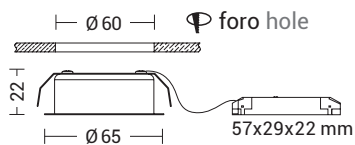

Casting box available as accessory to be ordered separately.

NET

Codice Code	CCT	Flusso lm Flux lm	Potenza Wattage	Dimensioni mm Dimensions mm
5120-XX-LED	3000K	255	3W	Ø65 x 22

Codice Code		Potenza Wattage	Dimensioni mm Dimensions mm
5120-XX	G4	1x20W max	Ø65 x 22