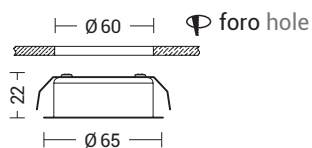

Casting box available as accessory to be ordered separately.

NET

Codice Code	CCT	Flusso lm Flux lm	Potenza Wattage	Dimensioni mm Dimensions mm
5120-XX-LED	3000K	255	3W	Ø65 x 22

Codice Code		Potenza Wattage	Dimensioni mm Dimensions mm
5120-XX	G4	1x20W max	Ø65 x 22