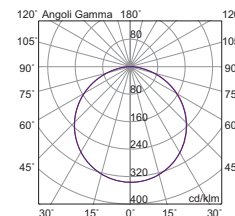

SHOW

DIFFUSORE IN VETRO GLASS DIFFUSER

Codice Code	CCT	Flusso lm Flux lm	Potenza Wattage	Dimensioni mm Dimensions mm
SH0001QGLASSXX	3000K	162	1,5W	78 x 78 x 16

cassaforma inclusa casting box included

Φ foro hole Ø65x75

DIFFUSORE IN VETRO GLASS DIFFUSER

Codice Code	CCT	Flusso lm Flux lm	Potenza Wattage	Dimensioni mm Dimensions mm
SH0001TGLASSXX	3000K	162	1,5W	Ø78 x 16

cassaforma inclusa casting box included

Φ foro hole Ø65x75