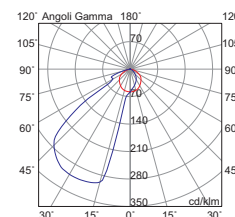

METALLO VERNICIATO PAINTED METAL

Codice Code	CCT	Flusso lm Flux lm	Potenza Wattage	Dimensioni mm Dimensions mm
SH0001QXX	3000K	162	1,5W	75 x 75 x 19

cassaforma inclusa casting box included

Φ foro hole Ø65x75