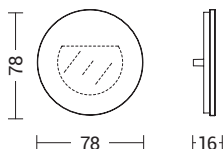

SHOW

DIFFUSORE IN VETRO GLASS DIFFUSER

Codice Code	CCT	Flusso lm Flux lm	Potenza Wattage	Dimensioni mm Dimensions mm
SH0001QGLASSXX	3000K	162	1,5W	78 x 78 x 16

cassaforma inclusa casting box included

Φ foro hole Ø65x75

DIFFUSORE IN VETRO GLASS DIFFUSER

Codice Code	CCT	Flusso lm Flux lm	Potenza Wattage	Dimensioni mm Dimensions mm
SH0001TGLASSXX	3000K	162	1,5W	Ø78 x 16

cassaforma inclusa casting box included

Φ foro hole Ø65x75

METALLO VERNICIATO PAINTED METAL

Codice Code	CCT	Flusso lm Flux lm	Potenza Wattage	Dimensioni mm Dimensions mm
SH0001QXX	3000K	162	1,5W	75 x 75 x 19

cassaforma inclusa casting box included

Φ foro hole Ø65x75

METALLO VERNICIATO PAINTED METAL

Codice Code	CCT	Flusso lm Flux lm	Potenza Wattage	Dimensioni mm Dimensions mm
SH0001TXX	3000K	162	1,5W	Ø75 x 19

cassaforma inclusa casting box included

Φ foro hole Ø65x75