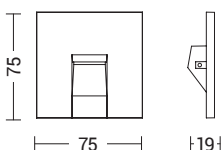

SHOW

DIFFUSORE IN VETRO GLASS DIFFUSER

Codice Code	CCT	Flusso lm Flux lm	Potenza Wattage	Dimensioni mm Dimensions mm
SH0001QGLASSXX	3000K	162	1,5W	78 x 78 x 16

cassaforma inclusa casting box included

Φ foro hole Ø65x75

DIFFUSORE IN VETRO GLASS DIFFUSER

Codice Code	CCT	Flusso lm Flux lm	Potenza Wattage	Dimensioni mm Dimensions mm
SH0001TGLASSXX	3000K	162	1,5W	Ø78 x 16

cassaforma inclusa casting box included

Φ foro hole Ø65x75

METALLO VERNICIATO PAINTED METAL

Codice Code	CCT	Flusso lm Flux lm	Potenza Wattage	Dimensioni mm Dimensions mm
SH0001QXX	3000K	162	1,5W	75 x 75 x 19

cassaforma inclusa casting box included

Φ foro hole Ø65x75

METALLO VERNICIATO PAINTED METAL

Codice Code	CCT	Flusso lm Flux lm	Potenza Wattage	Dimensioni mm Dimensions mm
SH0001TXX	3000K	162	1,5W	Ø75 x 19

cassaforma inclusa casting box included

Φ foro hole Ø65x75