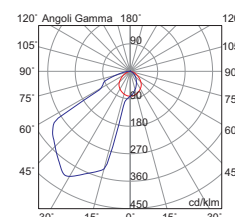

METALLO VERNICIATO PAINTED METAL

Codice Code	CCT	Flusso lm Flux lm	Potenza Wattage	Dimensioni mm Dimensions mm
SH0001TXX	3000K	162	1,5W	Ø75 x 19

cassaforma inclusa casting box included

Φ foro hole Ø65x75