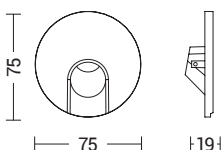

SHOW

DIFFUSORE IN VETRO GLASS DIFFUSER

Codice Code	CCT	Flusso lm Flux lm	Potenza Wattage	Dimensioni mm Dimensions mm
SH0001QGLASSXX	3000K	162	1,5W	78 x 78 x 16

cassaforma inclusa casting box included

Φ foro hole Ø65x75

DIFFUSORE IN VETRO GLASS DIFFUSER

Codice Code	CCT	Flusso lm Flux lm	Potenza Wattage	Dimensioni mm Dimensions mm
SH0001TGLASSXX	3000K	162	1,5W	Ø78 x 16

cassaforma inclusa casting box included

Φ foro hole Ø65x75

METALLO VERNICIATO PAINTED METAL

Codice Code	CCT	Flusso lm Flux lm	Potenza Wattage	Dimensioni mm Dimensions mm
SH0001QXX	3000K	162	1,5W	75 x 75 x 19

cassaforma inclusa casting box included

Φ foro hole Ø65x75

METALLO VERNICIATO PAINTED METAL

Codice Code	CCT	Flusso lm Flux lm	Potenza Wattage	Dimensioni mm Dimensions mm
SH0001TXX	3000K	162	1,5W	Ø75 x 19

cassaforma inclusa casting box included

Φ foro hole Ø65x75