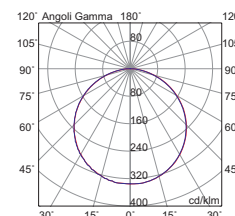

SHOW

DIFFUSORE IN VETRO GLASS DIFFUSER

Codice Code	CCT	Flusso lm Flux lm	Potenza Wattage	Dimensioni mm Dimensions mm
SH0001QGLASSXX	3000K	162	1,5W	78 x 78 x 16

cassaforma inclusa casting box included

Φ foro hole Ø65x75

DIFFUSORE IN VETRO GLASS DIFFUSER

Codice Code	CCT	Flusso lm Flux lm	Potenza Wattage	Dimensioni mm Dimensions mm
SH0001TGLASSXX	3000K	162	1,5W	Ø78 x 16

cassaforma inclusa casting box included

Φ foro hole Ø65x75

METALLO VERNICIATO PAINTED METAL

Codice Code	CCT	Flusso lm Flux lm	Potenza Wattage	Dimensioni mm Dimensions mm
SH0001QXX	3000K	162	1,5W	75 x 75 x 19

cassaforma inclusa casting box included

Φ foro hole Ø65x75