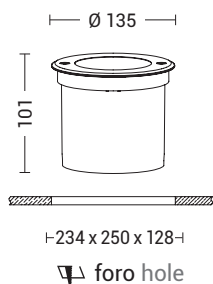

Outdoor round LED recessed luminaire, ground installation. Aluminium body with tempered glass, recessed box included.

AISI304 stainless steel ring nut and fixing screws, silicone gasket to ensure a high protection grade IP65.

Integrated LED driver. Available in two gradations, 3000K and 4000K.

IP68 linear connectors for moisture protection and anti-condensation linear joints are available.

SEARCH

Restyle

Codice Code	CCT	Flusso lm Flux lm	Potenza Wattage	Dimensioni mm Dimensions mm
<i>new</i> SEA003	3000K	1285	12,6W	Ø135 x 101
<i>new</i> SEA004	4000K	1350	12,6W	Ø135 x 101

Codice Code	CCT	Flusso lm Flux lm	Potenza Wattage	Dimensioni mm Dimensions mm
SEA001	3000K	1285	12,6W	Ø135 x 101
SEA002	4000K	1350	12,6W	Ø135 x 101

Finiture Finishes

Acciaio AISI304 Stainless steel AISI304