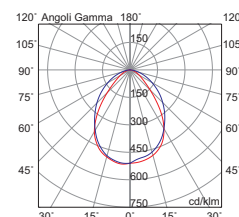

Three finishes - white, grey and anthracite - and two gradations, 3000K and 4000K. Integrated LED driver.

MONOEMISSIONE DIRECT LIGHT

Codice Code	CCT	Flusso lm Flux lm	Potenza Wattage	Dimensioni mm Dimensions mm
RUF101XX	3000K	2500	15W	220 x 100 x 115
RUF102XX	4000K	2600	15W	220 x 100 x 115

BIEMISSIONE DIRECT-INDIRECT LIGHT

Codice Code	CCT	Flusso lm Flux lm	Potenza Wattage	Dimensioni mm Dimensions mm
RUF201XX	3000K	3860	2 x 12W	220 x 100 x 115
RUF202XX	4000K	3960	2 x 12W	220 x 100 x 115

Finiture Finishes