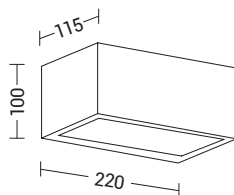

Three finishes - white, grey and anthracite - and two gradations, 3000K and 4000K. Integrated LED driver.

MONOEMISSIONE DIRECT LIGHT

Codice Code	CCT	Flusso lm Flux lm	Potenza Wattage	Dimensioni mm Dimensions mm
RUF101XX	3000K	2500	15W	220 x 100 x 115
RUF102XX	4000K	2600	15W	220 x 100 x 115

BIEMISSIONE DIRECT-INDIRECT LIGHT

Codice Code	CCT	Flusso lm Flux lm	Potenza Wattage	Dimensioni mm Dimensions mm
RUF201XX	3000K	3860	2 x 12W	220 x 100 x 115
RUF202XX	4000K	3960	2 x 12W	220 x 100 x 115

Finiture Finishes