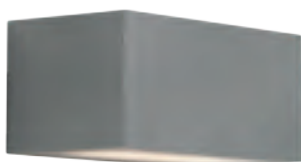

RUFY

RUFY

Apparecchio LED a parete per esterno IP65 monoemissione o biemissione. Struttura in pressofusione di alluminio verniciato con polveri poliestere ad elevata resistenza ai raggi ultravioletti e alla corrosione, diffusore in vetro temperato.

Proposta in tre finiture - bianco, grigio e antracite - e due temperature colore, 3000K e 4000K. Alimentatore LED integrato.

IP65 outdoor LED wall luminaire for direct or direct/indirect light emission. Die-cast aluminum painted with polyester powders body with a very compact and elegant line, with high resistance to UV rays and corrosion, tempered glass diffuser.

Three finishes - white, grey and anthracite - and two gradations, 3000K and 4000K. Integrated LED driver.

MONOEMISSIONE DIRECT LIGHT

Codice Code	CCT	Flusso lm Flux lm	Potenza Wattage	Dimensioni mm Dimensions mm
RUF101XX	3000K	2500	15W	220 x 100 x 115
RUF102XX	4000K	2600	15W	220 x 100 x 115