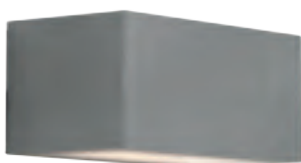

BIEMISSIONE DIRECT-INDIRECT LIGHT

Codice Code	CCT	Flusso lm Flux lm	Potenza Wattage	Dimensioni mm Dimensions mm
RUF201XX	3000K	3860	2 x 12W	220 x 100 x 115
RUF202XX	4000K	3960	2 x 12W	220 x 100 x 115