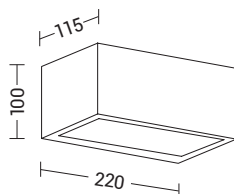

Three finishes - white, grey and anthracite - and two gradations, 3000K and 4000K. Integrated LED driver.

MONOEMISSIONE DIRECT LIGHT

Codice Code	CCT	Flusso lm Flux lm	Potenza Wattage	Dimensioni mm Dimensions mm
RUF101XX	3000K	2500	15W	220 x 100 x 115
RUF102XX	4000K	2600	15W	220 x 100 x 115

BIEMISSIONE DIRECT-INDIRECT LIGHT

Codice Code	CCT	Flusso lm Flux lm	Potenza Wattage	Dimensioni mm Dimensions mm
RUF201XX	3000K	3860	2 x 12W	220 x 100 x 115
RUF202XX	4000K	3960	2 x 12W	220 x 100 x 115

Finiture Finishes