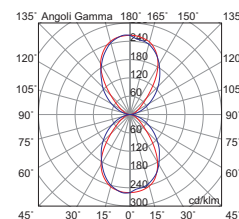

Three finishes - white, grey and anthracite - and two gradations, 3000K and 4000K. Integrated LED driver.

MONOEMISSIONE DIRECT LIGHT

Codice Code	CCT	Flusso lm Flux lm	Potenza Wattage	Dimensioni mm Dimensions mm
RUF101XX	3000K	2500	15W	220 x 100 x 115
RUF102XX	4000K	2600	15W	220 x 100 x 115

BIEMISSIONE DIRECT-INDIRECT LIGHT

Codice Code	CCT	Flusso lm Flux lm	Potenza Wattage	Dimensioni mm Dimensions mm
RUF201XX	3000K	3860	2 x 12W	220 x 100 x 115
RUF202XX	4000K	3960	2 x 12W	220 x 100 x 115

Finiture Finishes