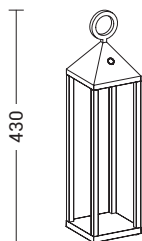

Available in four colors (white, anthracite, corten and green) and three heights.

**INTERIOR/OUTDOOR Total Look**

Possibilità di installazione a sospensione tramite cavo e corda in finitura ecrù (5 mt) e a parete tramite gancio da ordinare come accessorio.

Possibility of suspension installation via cable and cord in ecrù finish (5 mt) and wall installation via hook to be ordered as an accessory.

# PIC-NIC

Codice Code	CCT	Flusso lm Flux lm	Potenza Wattage	Ricarica Recharge	Durata Life	Dimensioni mm Dimensions mm
<b>PIN003XX</b>	2700K	200	2,2W	6-8h	12h	100 x 100 x 430
<b>PIN001XX</b>	2700K	200	2,2W	6-8h	12h	140 x 140 x 470
<b>PIN002XX</b>	2700K	200	2,2W	6-8h	12h	140 x 140 x 670

┌100 x 100┐

┌140 x 140┐

┌140 x 140┐