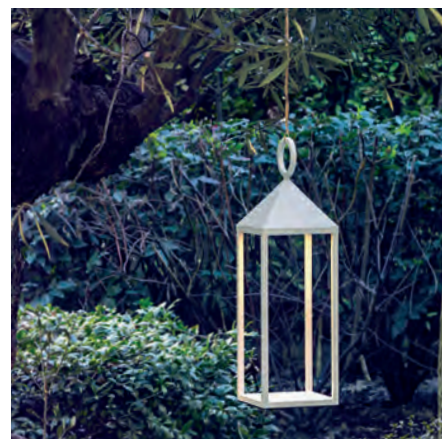

Possibilità di installazione a sospensione tramite cavo e corda in finitura ecrù (5 mt) e a parete tramite gancio da ordinare come accessorio.

Possibility of suspension installation via cable and cord in ecrù finish (5 mt) and wall installation via hook to be ordered as an accessory.