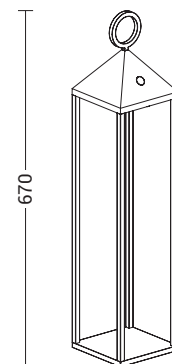

Possibility of suspension installation via cable and cord in ecrù finish (5 mt) and wall installation via hook to be ordered as an accessory.

# PIC-NIC

Codice Code	CCT	Flusso lm Flux lm	Potenza Wattage	Ricarica Recharge	Durata Life	Dimensioni mm Dimensions mm
<b>PIN003XX</b>	2700K	200	2,2W	6-8h	12h	100 x 100 x 430
<b>PIN001XX</b>	2700K	200	2,2W	6-8h	12h	140 x 140 x 470
<b>PIN002XX</b>	2700K	200	2,2W	6-8h	12h	140 x 140 x 670

┌100 x 100┐

┌140 x 140┐

┌140 x 140┐

## Accessori Accessories

Codice Code	Finitura Finishing	Dimensioni mm Dimensions mm
<b>PIN011B</b>	bianco white	Ø 80 x 99
<b>PIN011AN</b>	antracite anthracite	Ø 80 x 99

Attacco a parete  
Wall Kit

Codice Code	Dimensioni mm Dimensions mm
<b>MT.BATTERIA</b>	18650/2200mAh*2