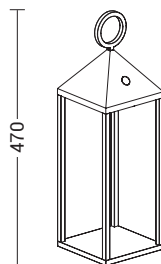

Possibility of suspension installation via cable and cord in ecrù finish (5 mt) and wall installation via hook to be ordered as an accessory.

# PIC-NIC

Codice Code	CCT	Flusso lm Flux lm	Potenza Wattage	Ricarica Recharge	Durata Life	Dimensioni mm Dimensions mm
<b>PIN003XX</b>	2700K	200	2,2W	6-8h	12h	100 x 100 x 430
<b>PIN001XX</b>	2700K	200	2,2W	6-8h	12h	140 x 140 x 470
<b>PIN002XX</b>	2700K	200	2,2W	6-8h	12h	140 x 140 x 670

┌100 x 100┐

┌140 x 140┐

┌140 x 140┐

## Accessori Accessories

Codice Code	Finitura Finishing	Dimensioni mm Dimensions mm
<b>PIN011B</b>	bianco white	Ø 80 x 99
<b>PIN011AN</b>	antracite anthracite	Ø 80 x 99

Attacco a parete  
Wall Kit

Codice Code	Dimensioni mm Dimensions mm
<b>MT.BATTERIA</b>	18650/2200mAh*2