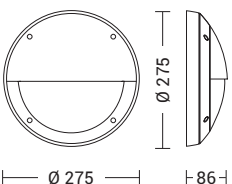

Available in three finishes, white, grey, anthracite.

OUTDOOR Total Look

Codice Code		Potenza Wattage	Dimensioni mm Dimensions mm
<b>OBO005XX</b>	E27	2x75W max	Ø275 x 86

Codice Code		Potenza Wattage	Dimensioni mm Dimensions mm
<b>OBO007AN</b>	E27	2x75W max	Ø275 x 86