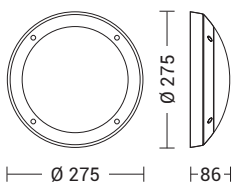

IP54 outdoor wall and ceiling luminaire, available with full light emission or with eyelid, with E27 lamp holder that allows mounting the LED lamp.

Die-cast aluminium body, painted with polyester powders, highly resistant to UV rays and corrosion, polycarbonate diffuser.

Available in three finishes, white, grey, anthracite.

OUTDOOR Total Look

Codice Code		Potenza Wattage	Dimensioni mm Dimensions mm
<b>OBO005XX</b>	E27	2x75W max	Ø275 x 86

Codice Code		Potenza Wattage	Dimensioni mm Dimensions mm
<b>OBO007AN</b>	E27	2x75W max	Ø275 x 86