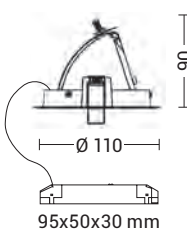

Extractable COB LED downlight, adjustable on two axes can be tilted at 358° on the vertical axis and adjusted 90° on the horizontal axis.

White painted aluminium body, glass diffuser. Available in three sizes and related powers and in two gradations, 3000K and 4000K. Remote LED driver supplied.

Codice Code	CCT	Flusso lm Flux lm	Potenza Wattage	Dimensioni mm Dimensions mm
LOO101	3000K	1050	10W	Ø110 x 90
LOO102	4000K	1100	10W	Ø110 x 90
LOO103	3000K	2090	20W	Ø130 x 110
LOO104	4000K	2200	20W	Ø130 x 110
LOO105	3000K	3150	30W	Ø165 x 140
LOO106	4000K	3300	30W	Ø165 x 140

foro hole  
Ø 95

foro hole  
Ø 115

foro hole  
Ø 155