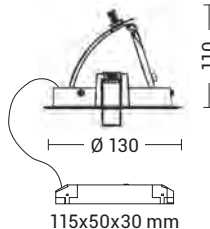

Extractable COB LED downlight, adjustable on two axes can be tilted at 358° on the vertical axis and adjusted 90° on the horizontal axis.

White painted aluminium body, glass diffuser. Available in three sizes and related powers and in two gradations, 3000K and 4000K. Remote LED driver supplied.

Codice Code	CCT	Flusso lm Flux lm	Potenza Wattage	Dimensioni mm Dimensions mm
LOO101	3000K	1050	10W	Ø110 x 90
LOO102	4000K	1100	10W	Ø110 x 90
LOO103	3000K	2090	20W	Ø130 x 110
LOO104	4000K	2200	20W	Ø130 x 110
LOO105	3000K	3150	30W	Ø165 x 140
LOO106	4000K	3300	30W	Ø165 x 140

foro hole  
Ø 95

foro hole  
Ø 115

foro hole  
Ø 155