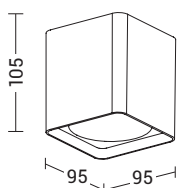

Available in round or square shape, in three finishes - white, grey and anthracite - and in the 3000K LED version.

KUBA

Codice Code	CCT	Flusso lm Flux lm	Potenza Wattage	Dimensioni mm Dimensions mm
KUB001XX	3000K	1530	20W	Ø95 x 105

Codice Code	Base	Potenza Wattage	Dimensioni mm Dimensions mm
KUB005XX	GU10	1x7W LED max	Ø95 x 105

Codice Code	CCT	Flusso lm Flux lm	Potenza Wattage	Dimensioni mm Dimensions mm
KUB003XX	3000K	1610	20W	95 x 95 x 105

Codice Code	Base	Potenza Wattage	Dimensioni mm Dimensions mm
KUB006XX	GU10	1x7W LED max	95 x 95 x 105

Finiture Finishes

B

GR

AN