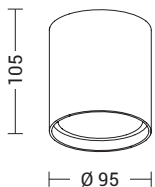

Disponibile in forma tonda o quadrata, in tre finiture - bianco, grigio ed antracite - e nella versione a LED 3000K.

IP65 outdoor ceiling luminaire equipped with LED or with GU10 lamp holder that allows mounting the LED lamp (7W max). Die-cast aluminium body, painted with polyester powders, highly resistant to UV rays and corrosion and clear glass diffuser.

Available in round or square shape, in three finishes - white, grey and anthracite - and in the 3000K LED version.

KUBA

Codice Code	CCT	Flusso lm Flux lm	Potenza Wattage	Dimensioni mm Dimensions mm
KUB001XX	3000K	1530	20W	Ø95 x 105

Codice Code	Base	Potenza Wattage	Dimensioni mm Dimensions mm
KUB005XX	GU10	1x7W LED max	Ø95 x 105

Codice Code	CCT	Flusso lm Flux lm	Potenza Wattage	Dimensioni mm Dimensions mm
KUB003XX	3000K	1610	20W	95 x 95 x 105

Codice Code	Base	Potenza Wattage	Dimensioni mm Dimensions mm
KUB006XX	GU10	1x7W LED max	95 x 95 x 105

Finiture Finishes

B

GR

AN