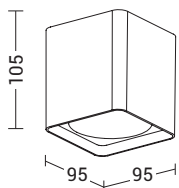

Available in round or square shape, in three finishes - white, grey and anthracite - and in the 3000K LED version.

KUBA

Codice Code	CCT	Flusso lm Flux lm	Potenza Wattage	Dimensioni mm Dimensions mm
KUB001XX	3000K	1530	20W	Ø95 x 105

Codice Code	Base	Potenza Wattage	Dimensioni mm Dimensions mm
KUB005XX	GU10	1x7W LED max	Ø95 x 105

Codice Code	CCT	Flusso lm Flux lm	Potenza Wattage	Dimensioni mm Dimensions mm
KUB003XX	3000K	1610	20W	95 x 95 x 105

Codice Code	Base	Potenza Wattage	Dimensioni mm Dimensions mm
KUB006XX	GU10	1x7W LED max	95 x 95 x 105

Finiture Finishes

B

GR

AN