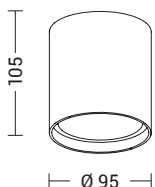

Available in round or square shape, in three finishes - white, grey and anthracite - and in the 3000K LED version.

KUBA

Codice Code	CCT	Flusso lm Flux lm	Potenza Wattage	Dimensioni mm Dimensions mm
KUB001XX	3000K	1530	20W	Ø95 x 105

Codice Code	Base	Potenza Wattage	Dimensioni mm Dimensions mm
KUB005XX	GU10	1x7W LED max	Ø95 x 105

Codice Code	CCT	Flusso lm Flux lm	Potenza Wattage	Dimensioni mm Dimensions mm
KUB003XX	3000K	1610	20W	95 x 95 x 105

Codice Code	Base	Potenza Wattage	Dimensioni mm Dimensions mm
KUB006XX	GU10	1x7W LED max	95 x 95 x 105

Finiture Finishes

B

GR

AN