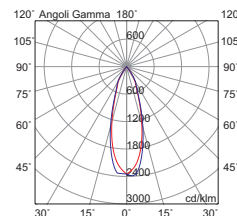

Available in round or square shape, in three finishes - white, grey and anthracite - and in the 3000K LED version.

KUBA

Codice Code	CCT	Flusso lm Flux lm	Potenza Wattage	Dimensioni mm Dimensions mm
KUB001XX	3000K	1530	20W	Ø95 x 105