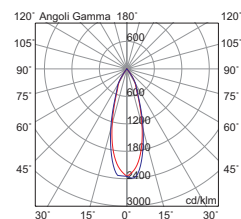

Codice Code	CCT	Flusso lm Flux lm	Potenza Wattage	Dimensioni mm Dimensions mm
KUB003XX	3000K	1610	20W	95 x 95 x 105