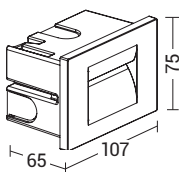

OUTDOOR Total Look

KORA

Codice Code	CCT	Flusso lm Flux lm	Potenza Wattage	Dimensioni mm Dimensions mm
KOR001XX	3000K	255	3W	75 x 107 x 65
KOR002XX	4000K	270	3W	75 x 107 x 65

foro hole
60x96x65

Restyle

Codice Code	CCT	Flusso lm Flux lm	Potenza Wattage	Dimensioni mm Dimensions mm
KOR003XX	3000K	255	3W	107 x 75 x 65
KOR004XX	4000K	270	3W	107 x 75 x 65

foro hole
96x60x65

Finiture Finishes

Accessori Accessories

connessione IP68
IP68 connection
p.945

cassaforma
per muratura
inclusa
masonry
recessed box
included