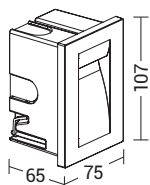

OUTDOOR Total Look

KORA

Codice Code	CCT	Flusso lm Flux lm	Potenza Wattage	Dimensioni mm Dimensions mm
KOR001XX	3000K	255	3W	75 x 107 x 65
KOR002XX	4000K	270	3W	75 x 107 x 65

foro hole
60x96x65

Restyle

Codice Code	CCT	Flusso lm Flux lm	Potenza Wattage	Dimensioni mm Dimensions mm
KOR003XX	3000K	255	3W	107 x 75 x 65
KOR004XX	4000K	270	3W	107 x 75 x 65

foro hole
96x60x65

Finiture Finishes

Accessori Accessories

connessione IP68
IP68 connection
p.945

cassaforma
per muratura
inclusa
masonry
recessed box
included