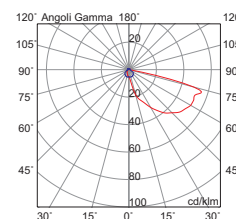

KORA

Codice Code	CCT	Flusso lm Flux lm	Potenza Wattage	Dimensioni mm Dimensions mm
KOR001XX	3000K	255	3W	75 x 107 x 65
KOR002XX	4000K	270	3W	75 x 107 x 65

foro hole
60x96x65

Restyle

Codice Code	CCT	Flusso lm Flux lm	Potenza Wattage	Dimensioni mm Dimensions mm
KOR003XX	3000K	255	3W	107 x 75 x 65
KOR004XX	4000K	270	3W	107 x 75 x 65

foro hole
96x60x65

Finiture Finishes

Accessori Accessories

connessione IP68
IP68 connection
p.945

cassaforma
per muratura
inclusa
masonry
recessed box
included