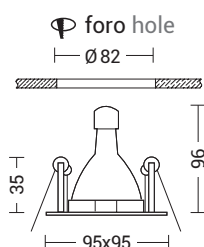

# THERA

Codice Code		Potenza Wattage	Dimensioni mm Dimensions mm
<b>5128-XX</b>	GU10	1x50W max	Ø83 x 29

Codice Code		Potenza Wattage	Dimensioni mm Dimensions mm
<b>205984-XX</b>	GU10	1x50W max	Ø95 x 35

Non disponibile in finitura **OL**  
Not available in **OL** finish

Codice Code		Potenza Wattage	Dimensioni mm Dimensions mm
<b>205981-XX</b>	GU10	1x50W max	95 x 95 x 35

Non disponibile in finitura **OL**  
Not available in **OL** finish