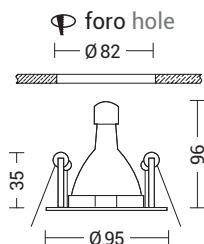

# THERA

Codice Code		Potenza Wattage	Dimensioni mm Dimensions mm
<b>5128-XX</b>	GU10	1x50W max	Ø83 x 29

Codice Code		Potenza Wattage	Dimensioni mm Dimensions mm
<b>205984-XX</b>	GU10	1x50W max	Ø95 x 35

Non disponibile in finitura **OL**  
Not available in **OL** finish

Codice Code		Potenza Wattage	Dimensioni mm Dimensions mm
<b>205981-XX</b>	GU10	1x50W max	95 x 95 x 35

Non disponibile in finitura **OL**  
Not available in **OL** finish