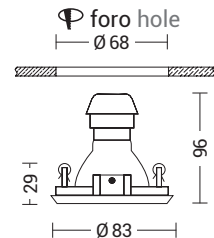

Cassaforma per installazione in muratura da ordinare come accessorio.

Round or square downlight with GU10 lamp holder that allows mounting the LED, available in fixed or adjustable version on a single  $\pm 25^\circ$  axis. Metal body, available in six finishes: white, grey, chrome, black, matt nickel, polish ed gold.

# THERA

Codice Code		Potenza Wattage	Dimensioni mm Dimensions mm
<b>5128-XX</b>	GU10	1x50W max	Ø83 x 29

Codice Code		Potenza Wattage	Dimensioni mm Dimensions mm
<b>205984-XX</b>	GU10	1x50W max	Ø95 x 35

Non disponibile in finitura **OL**  
Not available in **OL** finish

Codice Code		Potenza Wattage	Dimensioni mm Dimensions mm
<b>205981-XX</b>	GU10	1x50W max	95 x 95 x 35

Non disponibile in finitura **OL**  
Not available in **OL** finish