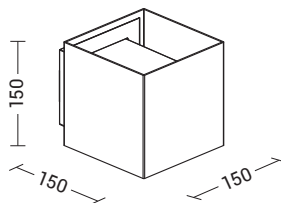

IP65-rated outdoor wall luminaire with double emission and E27 lamp holder, allowing the use of LED bulbs.

Extruded aluminium structure, polyester powder-coated for high resistance to UV rays, suitable for coastal environments.

| Codice Code |  | Potenza Wattage | Dimensioni mm Dimensions mm |
|-----------------|---|--------------------|--------------------------------|
| KAD001XX | E27 | 1x15W LED max | 150 x 150 x 150 |

Finiture Finishes