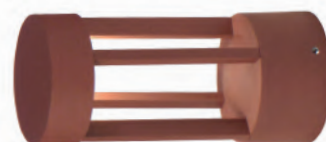

HANG

LUCE CHE DISEGNA LIGHT THAT SHAPES SPACE

Hang illumina giardini, facciate e percorsi trasformando l'esterno in una vera scenografia di luce.

La struttura in estruso di alluminio verniciato poliestere, con pretrattamento, assicura elevata resistenza a raggi UV e corrosione.

Hang illuminates gardens, façades and pathways, transforming outdoor areas into a true lighting scenography. The polyester powder-coated extruded aluminium structure, with pre-treatment, ensures high resistance to UV rays and corrosion.

OUTDOOR Total Look

HANG

Apparecchio LED a parete, soffitto e a terra per esterno IP65.

Tre finiture, grigio, antracite e marrone.

Alimentatore LED integrato. Disponibili giunti certificati IP68 per la realizzazione delle connessioni elettriche, sicure, durevoli con barriera anticondensa.

LED luminaire for wall, ceiling and ground installation, IP65-rated for outdoor use.

Available in three finishes: grey, anthracite and brown.

Integrated LED driver. IP68-certified connectors are available for electrical connections, ensuring safety, durability and an anti-condensation barrier.