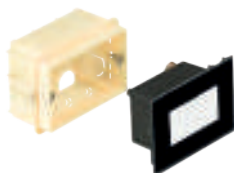

da installare con scatola 503
to be installed with box 503