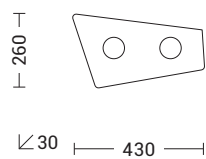

Available in three sizes and white finish. Versatile product, ideal in modern homes to illuminate the dining room, entry way or common areas with multiple installations.

EDGE

Codice Code		Potenza Wattage	Dimensioni mm Dimensions mm
EDG001B	GX53	2x8W	430 x 260 x 30
EDG002B	GX53	3x8W	700 x 340 x 30
EDG003B	GX53	4x8W	950 x 460 x 30