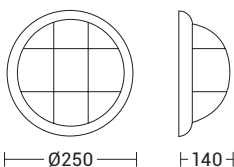

Proposto in versione tonda e ovale e in due finiture, bianco e nero.

IP54 outdoor wall and ceiling luminaire with E27 lamp holder that allows mounting the LED lamp.

Aluminium body with safety grid (IK04 impact resistant), painted with polyester powders, highly resistant to UV rays and corrosion, satin glass diffuser.

Available in oval and round shape and two finishes, white and black.

Codice Code		Potenza Wattage	Dimensioni mm Dimensions mm
1696-XX	E27	1x75W max	Ø250 x 140

Codice Code		Potenza Wattage	Dimensioni mm Dimensions mm
1698-XX	E27	1x75W max	160 x 310 x 160