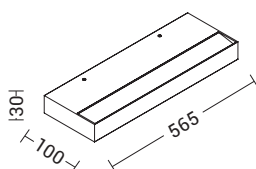

BIEMISSIONE DIRECT-INDIRECT LIGHT

Codice Code	CCT	Flusso lm Flux lm	Potenza W W	Dimensioni mm Dimensions mm
BTT002XX	2700-3000-4000K	4000	36,5W	285 x 30 x 100

BIEMISSIONE DIRECT-INDIRECT LIGHT

Codice Code	CCT	Flusso lm Flux lm	Potenza W W	Dimensioni mm Dimensions mm
BTT005XX	2700-3000-4000K	7600	54W	565 x 30 x 100