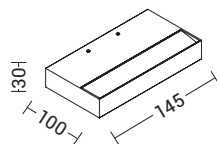

BETTY

MONOEMISSIONE DIRECT LIGHT

Codice Code	CCT	Flusso lm Flux lm	Potenza Wattage	Dimensioni mm Dimensions mm
<i>new</i> BTT003XX	2700-3000-4000K	1300	11W	145 x 30 x 100

BIEMISSIONE DIRECT-INDIRECT LIGHT

Codice Code	CCT	Flusso lm Flux lm	Potenza Wattage	Dimensioni mm Dimensions mm
<i>new</i> BTT004XX	2700-3000-4000K	2100	16W	145 x 30 x 100