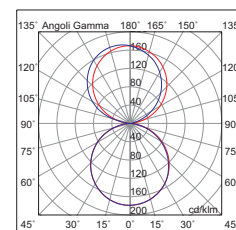

INTERIOR Total Look

BETTY

MONOEMISSIONE DIRECT LIGHT

Codice Code	CCT	Flusso lm Flux lm	Potenza Wattage	Dimensioni mm Dimensions mm
<i>new</i> BTT003XX	2700-3000-4000K	1300	11W	145 x 30 x 100

BIEMISSIONE DIRECT-INDIRECT LIGHT

Codice Code	CCT	Flusso lm Flux lm	Potenza Wattage	Dimensioni mm Dimensions mm
<i>new</i> BTT004XX	2700-3000-4000K	2100	16W	145 x 30 x 100

MONOEMISSIONE DIRECT LIGHT

Codice Code	CCT	Flusso lm Flux lm	Potenza W W	Dimensioni mm Dimensions mm
BTT001XX	2700-3000-4000K	2800	25W	285 x 30 x 100

BIEMISSIONE DIRECT-INDIRECT LIGHT

Codice Code	CCT	Flusso lm Flux lm	Potenza W W	Dimensioni mm Dimensions mm
BTT002XX	2700-3000-4000K	4000	36,5W	285 x 30 x 100

BIEMISSIONE DIRECT-INDIRECT LIGHT

Codice Code	CCT	Flusso lm Flux lm	Potenza W W	Dimensioni mm Dimensions mm
BTT005XX	2700-3000-4000K	7600	54W	565 x 30 x 100