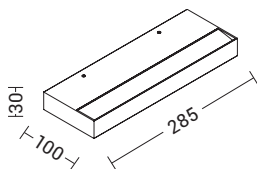

MONOEMISSIONE DIRECT LIGHT

Codice Code	CCT	Flusso lm Flux lm	Potenza W W	Dimensioni mm Dimensions mm
BTT001XX	2700-3000-4000K	2800	25W	285 x 30 x 100

BIEMISSIONE DIRECT-INDIRECT LIGHT

Codice Code	CCT	Flusso lm Flux lm	Potenza W W	Dimensioni mm Dimensions mm
BTT002XX	2700-3000-4000K	4000	36,5W	285 x 30 x 100

BIEMISSIONE DIRECT-INDIRECT LIGHT

Codice Code	CCT	Flusso lm Flux lm	Potenza W W	Dimensioni mm Dimensions mm
BTT005XX	2700-3000-4000K	7600	54W	565 x 30 x 100

A richiesta accensione separata.
Separate switching available on request.

Finiture Finishes

B

N

OR *new*

solo per codice:
only for code:

- BTT001
- BTT002
- BTT003
- BTT004