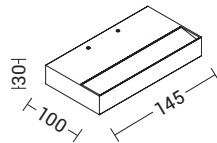

INTERIOR Total Look

BETTY

MONOEMISSIONE DIRECT LIGHT

Codice Code	CCT	Flusso lm Flux lm	Potenza Wattage	Dimensioni mm Dimensions mm
<i>new</i> BTT003XX	2700-3000-4000K	1300	11W	145 x 30 x 100

BIEMISSIONE DIRECT-INDIRECT LIGHT