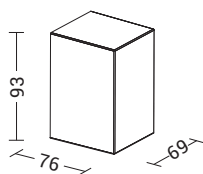

BOX

BOX

MONOEMISSIONE DIRECT LIGHT

Codice Code		Potenza Wattage	Dimensioni mm Dimensions mm
BOX002XX	GU10	1x7W LED max	69 x 93 x 76

BIEMISSIONE DIRECT-INDIRECT LIGHT

Codice Code		Potenza Wattage	Dimensioni mm Dimensions mm
BOX001XX	GU10	2x7W LED max	69 x 162 x 76