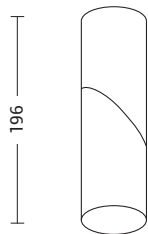

Ceiling fixture with aluminum frame that can be swiveled on a single 355° axis to direct the light beam. The design of the central joint allows the light fixture to be rotated 90° or kept fixed to further customize the lighting. GU10 lamp holder that allows mounting LED lamp.

# TWIST

Codice  
Code

**TWS001XX**

GU10

Potenza  
Wattage

1x50W max

Dimensioni mm  
Dimensions mm

Ø58 x 196

Ø 58