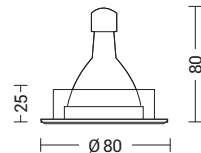

Finiture Finishes

B

AL

Accessori Accessories

alimentatore 12V
12V driver

p.883

MT.2 - MT.3
cassaforma per
muratura
casting box

p.896

modulo COB
LED
COB LED unit

p.884