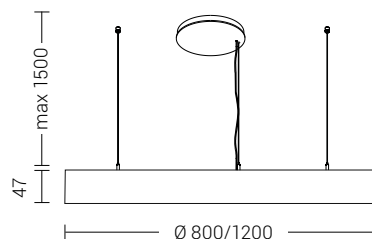

Finiture Finishing

B - bianco white

N - nero black