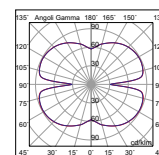

Finiture Finishing

B - bianco white

N - nero black