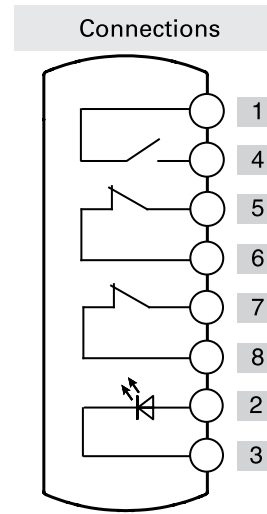

Illuminated  
button  
spring-return

Emergency  
push button

	Contacts	Diagram
Device 1	1NO	
Device 2	2NC	

Connector	M12 with 8 pole on the side	
-----------	-----------------------------	--