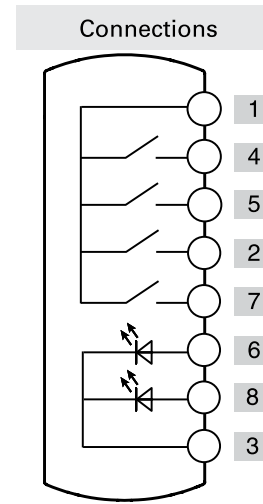

Illuminated button  
spring-return

Illuminated selector switch  
3 positions

	Contacts	Diagram
Device 1	2NO	
Device 2	2NO	

Connector	Cable length 10m
	8 wires at the bottom

N.pin	Cable color
1	brown
2	black
3	blue
4	red / white
5	purple
6	purple / white

N.pin	Cable color
7	black / white
8	red