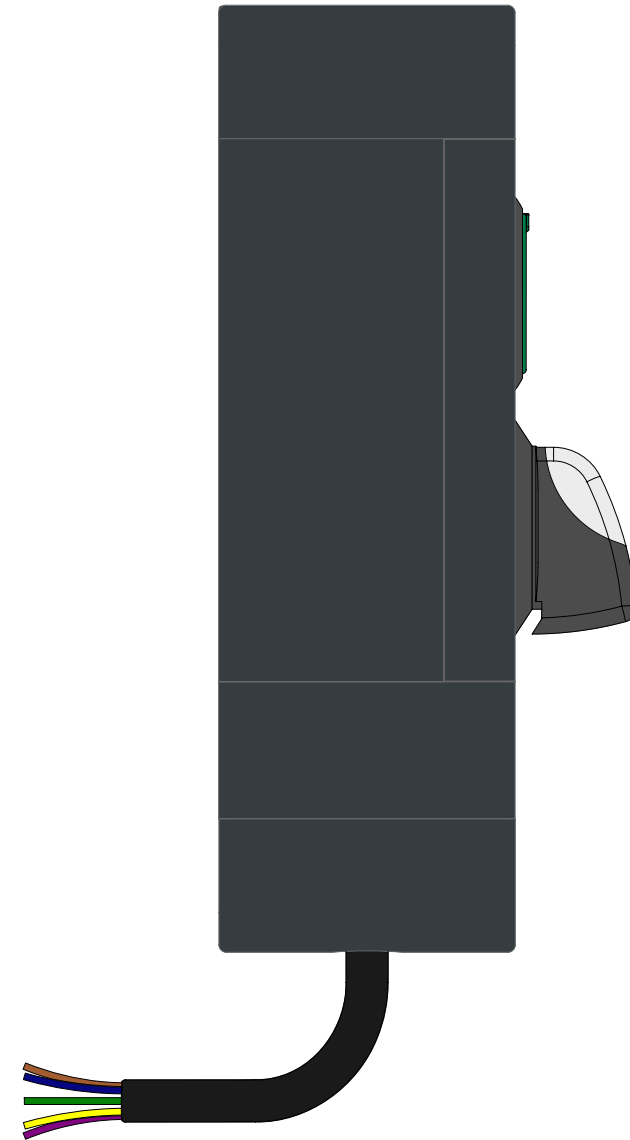

Illuminated button  
spring-return

Illuminated selector switch  
3 positions

	Contacts	Diagram
Device 1	2NO	
Device 2	2NO	

Connector	Cable length 10m
	8 wires at the bottom

N.pin	Cable color
1	brown
2	black
3	blue
4	red / white
5	purple
6	purple / white

N.pin	Cable color
7	black / white
8	red