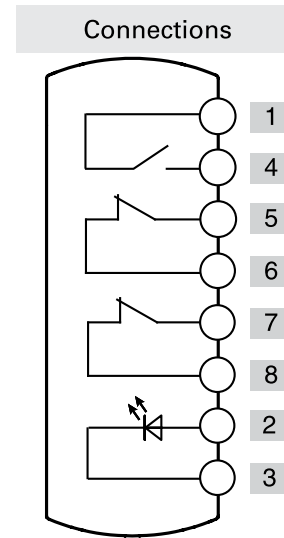

Illuminated
button
spring-return

Emergency
push button

	Contacts	Diagram
Device 1	1NO	
Device 2	2NC	

Connector	M12 with 8 pole at the bottom	
-----------	----------------------------------	--