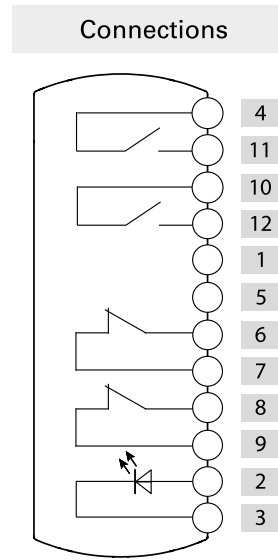

Illuminated
button
spring-return

Emergency
push button

	Contacts	Diagram
Device 1	2NO	
Device 2	2NC	

Connector	M12 with 12 pole at the bottom	
-----------	-----------------------------------	--